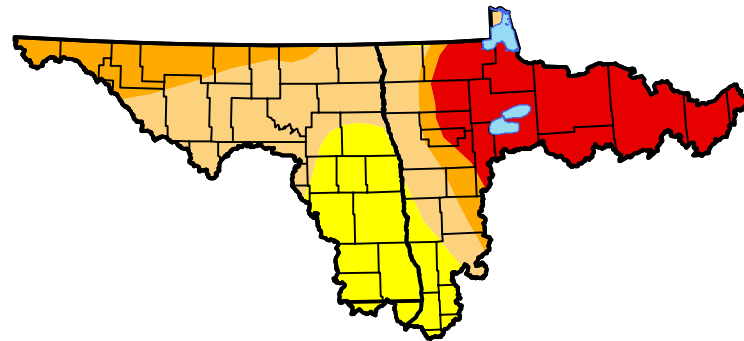

# Souris-Red-Rainy Watershed

December 5, 2006

(Released Thursday, Dec. 7, 2006)

Valid 7 a.m. EST

Intensity:

-  None
-  D0 Abnormally Dry
-  D1 Moderate Drought
-  D2 Severe Drought
-  D3 Extreme Drought
-  D4 Exceptional Drought

*The Drought Monitor focuses on broad-scale conditions. Local conditions may vary. For more information on the Drought Monitor, go to <https://droughtmonitor.unl.edu/About.aspx>*

Author:

Thomas Heddinghaus  
CPC/NOAA