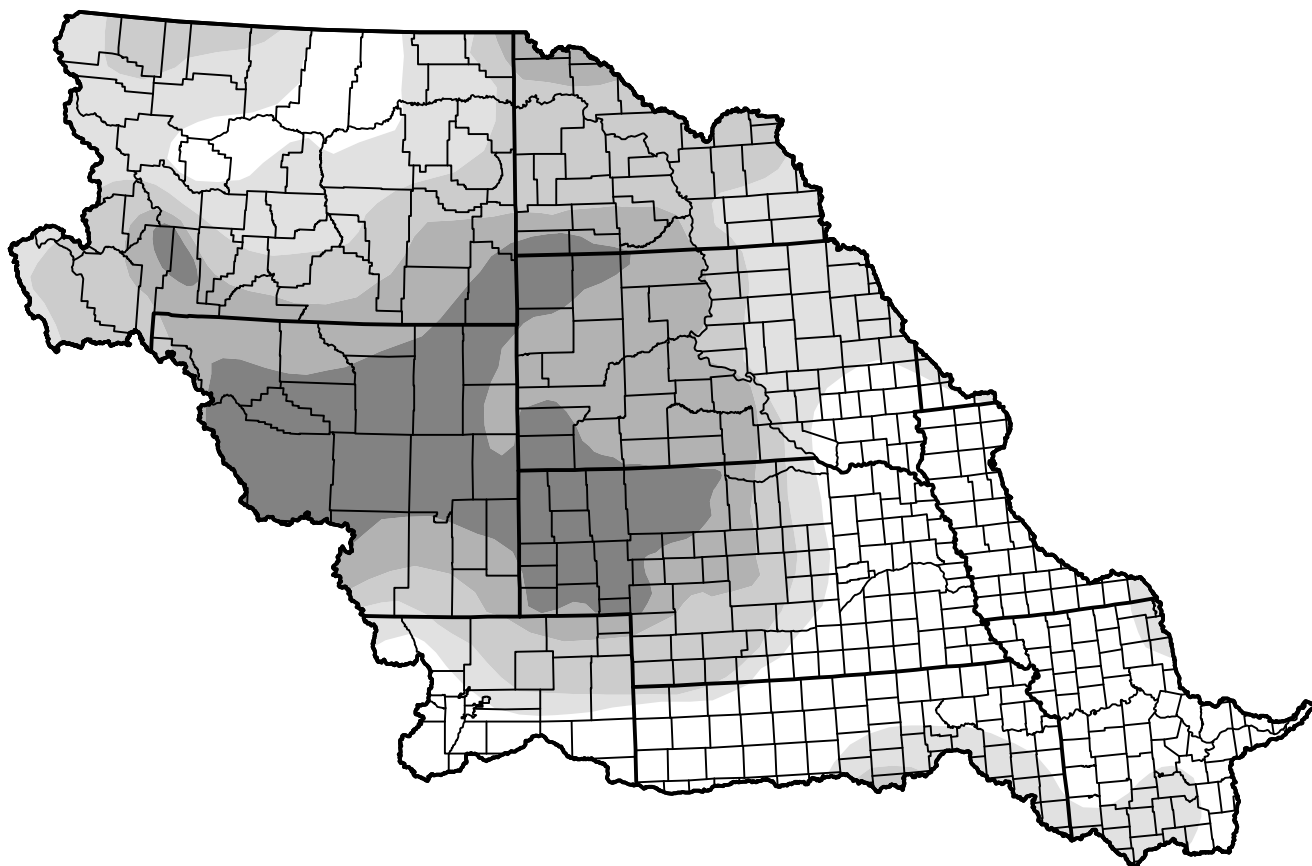

# U.S. Drought Monitor

## Missouri Watershed

January 23, 2007  
(Released Thursday, Jan. 25, 2007)  
Valid 7 a.m. EST