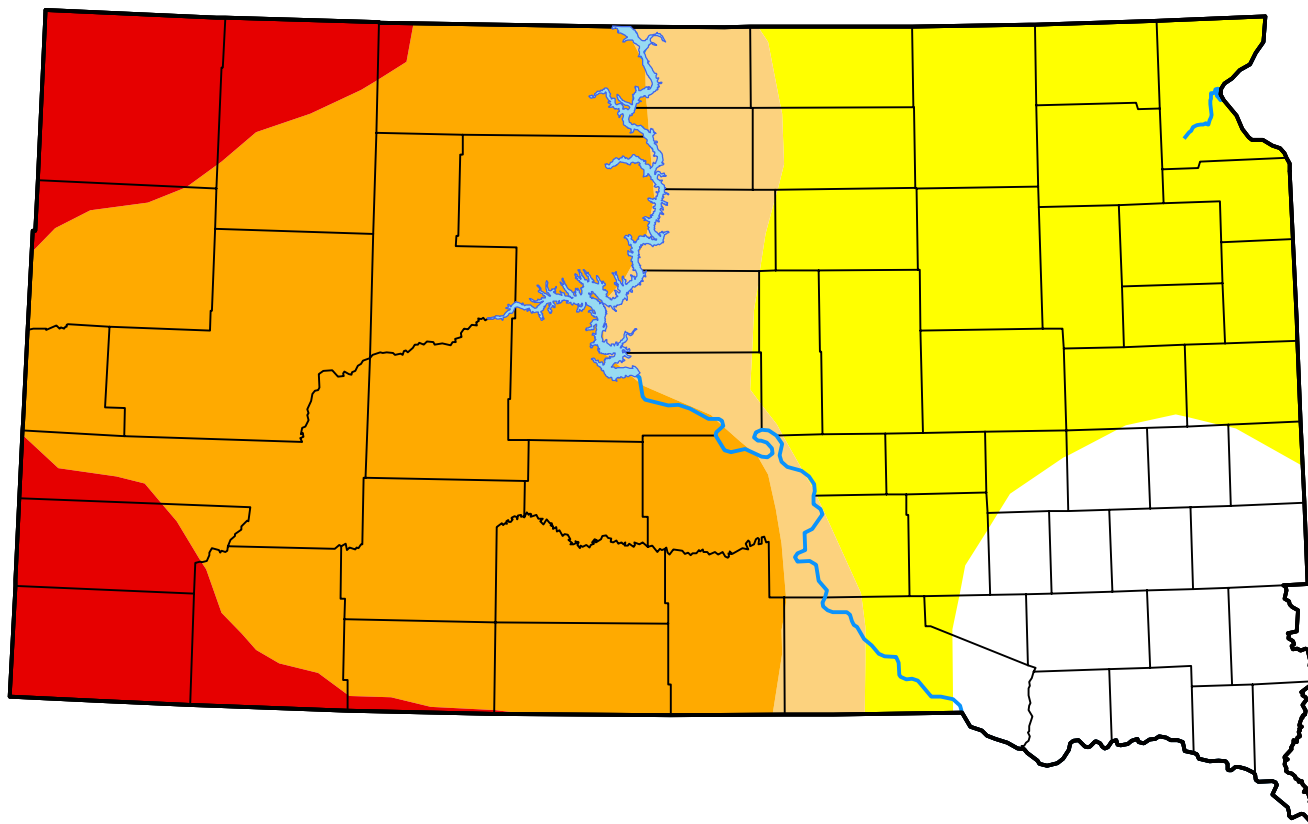

U.S. Drought Monitor South Dakota

January 30, 2007
(Released Thursday, Feb. 1, 2007)
Valid 7 a.m. EST

Intensity:

-  None
-  D0 Abnormally Dry
-  D1 Moderate Drought
-  D2 Severe Drought
-  D3 Extreme Drought
-  D4 Exceptional Drought

The Drought Monitor focuses on broad-scale conditions. Local conditions may vary. For more information on the Drought Monitor, go to <https://droughtmonitor.unl.edu/About.aspx>

Author:

Brian Fuchs
National Drought Mitigation Center