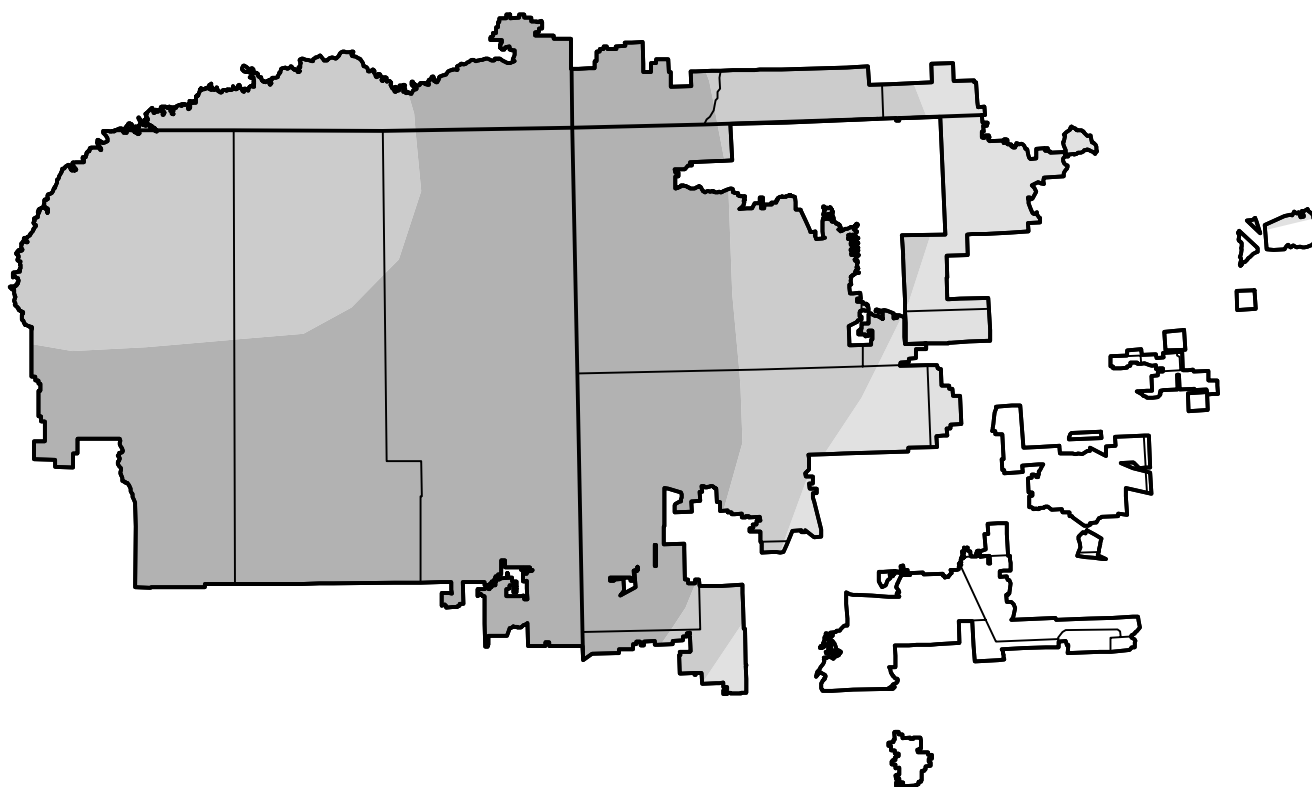

U.S. Drought Monitor

4 Corners

May 8, 2007
(Released Thursday, May. 10, 2007)
Valid 8 a.m. EDT

Intensity:

-  None
-  D0 Abnormally Dry
-  D1 Moderate Drought
-  D2 Severe Drought
-  D3 Extreme Drought
-  D4 Exceptional Drought

The Drought Monitor focuses on broad-scale conditions. Local conditions may vary. For more information on the Drought Monitor, go to <https://droughtmonitor.unl.edu/About.aspx>

Author:

Brian Fuchs
National Drought Mitigation Center