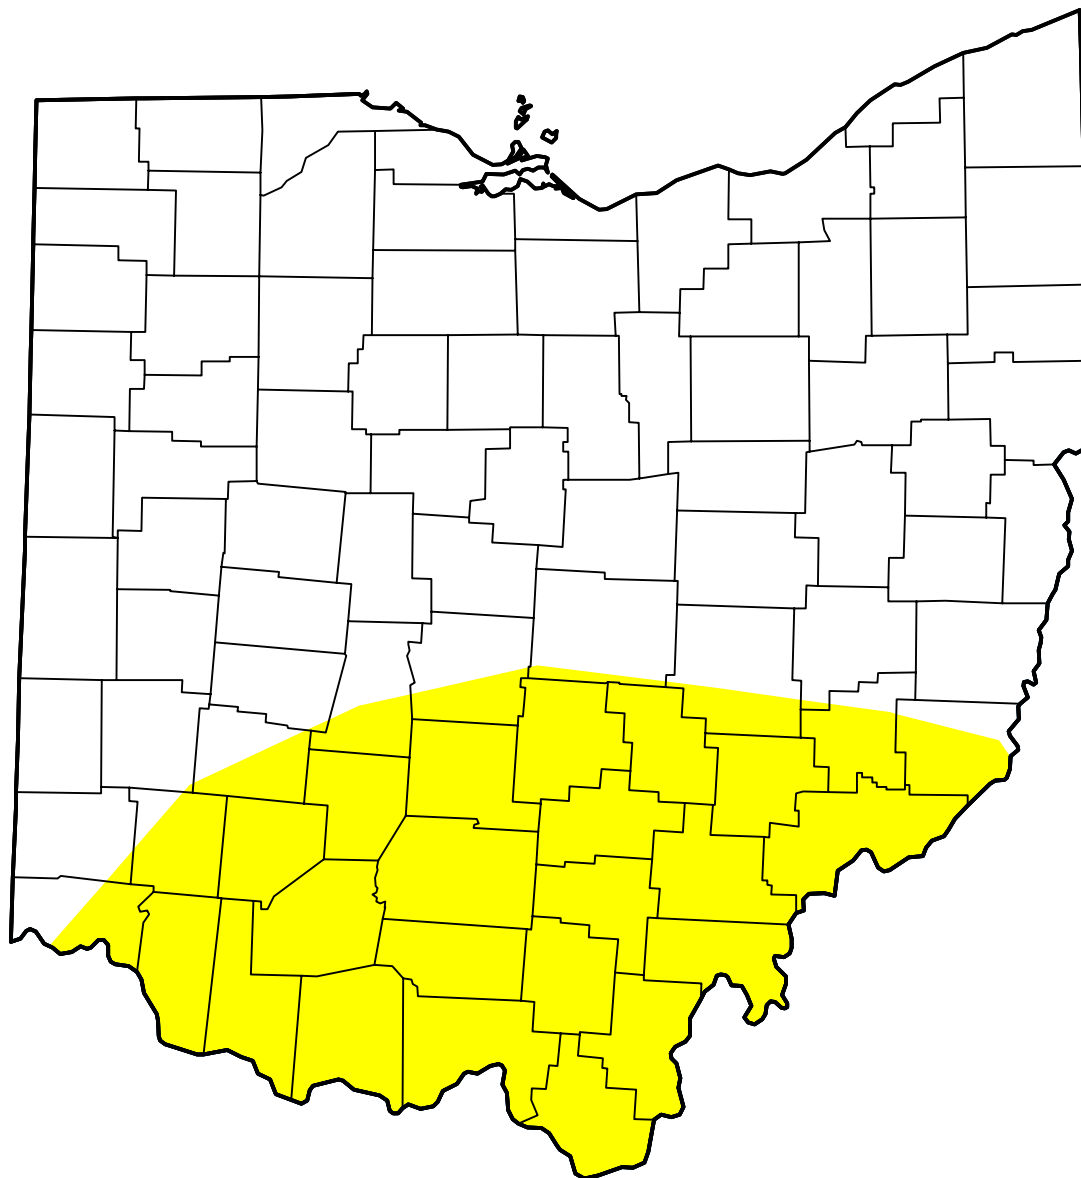

U.S. Drought Monitor

Ohio

May 22, 2007
(Released Thursday, May. 24, 2007)
Valid 8 a.m. EDT

Intensity:

-  None
-  D0 Abnormally Dry
-  D1 Moderate Drought
-  D2 Severe Drought
-  D3 Extreme Drought
-  D4 Exceptional Drought

The Drought Monitor focuses on broad-scale conditions. Local conditions may vary. For more information on the Drought Monitor, go to <https://droughtmonitor.unl.edu/About.aspx>

Author:

Mark Svoboda
National Drought Mitigation Center