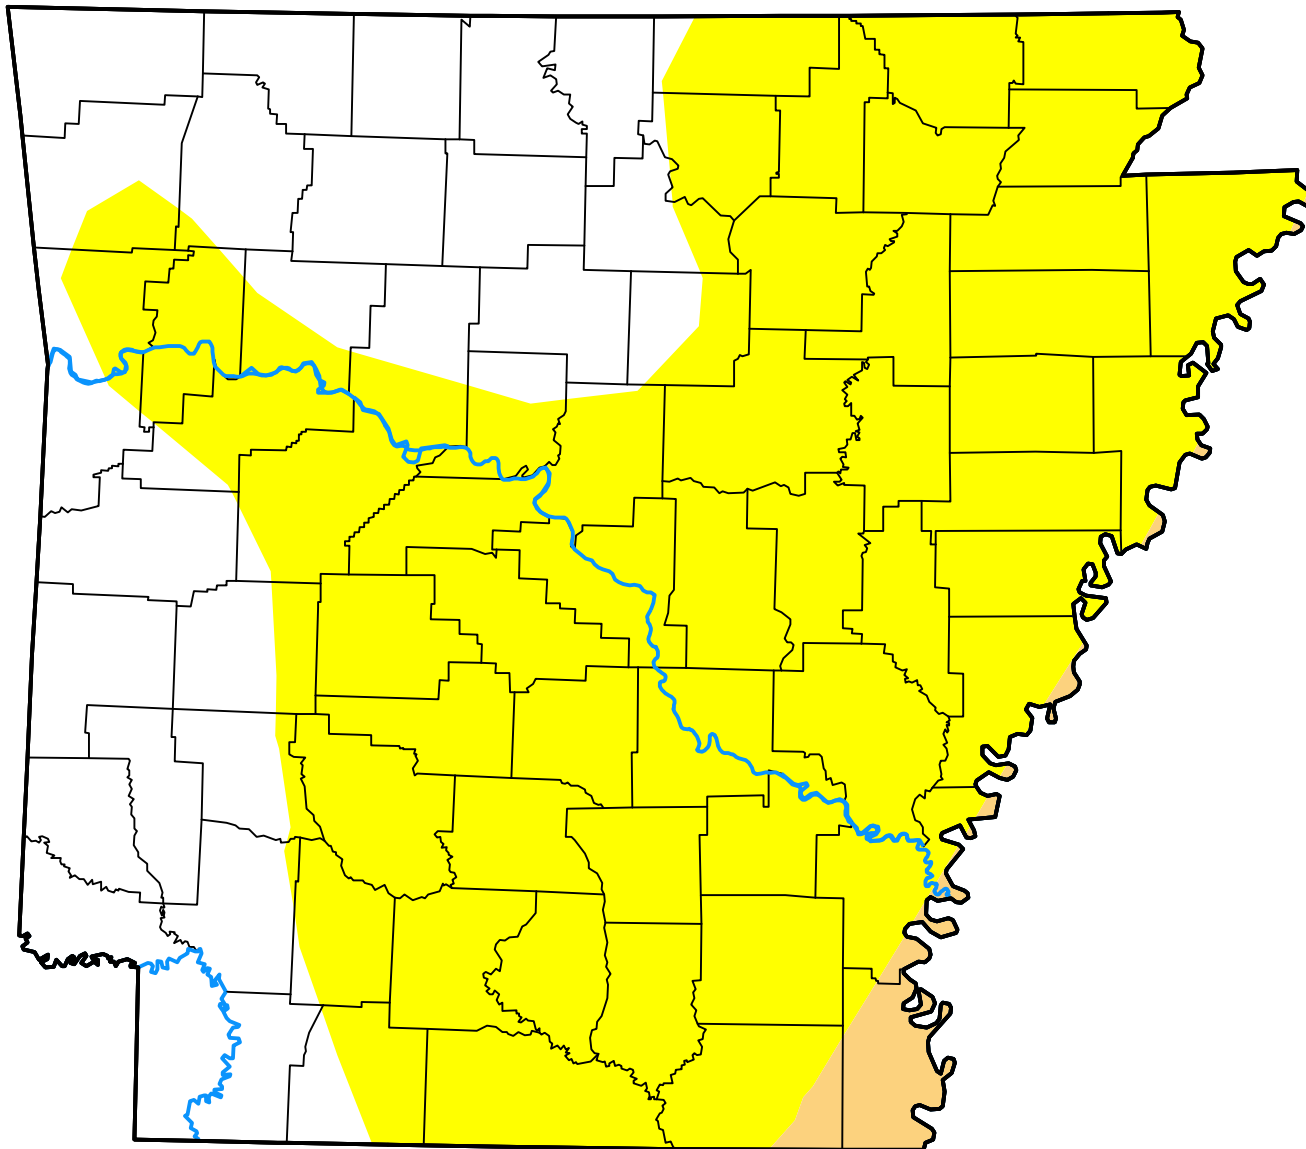

U.S. Drought Monitor Arkansas

June 19, 2007
(Released Thursday, Jun. 21, 2007)
Valid 8 a.m. EDT

Intensity:

-  None
-  D0 Abnormally Dry
-  D1 Moderate Drought
-  D2 Severe Drought
-  D3 Extreme Drought
-  D4 Exceptional Drought

The Drought Monitor focuses on broad-scale conditions. Local conditions may vary. For more information on the Drought Monitor, go to <https://droughtmonitor.unl.edu/About.aspx>

Author:

Richard Tinker
CPC/NOAA/NWS/NCEP