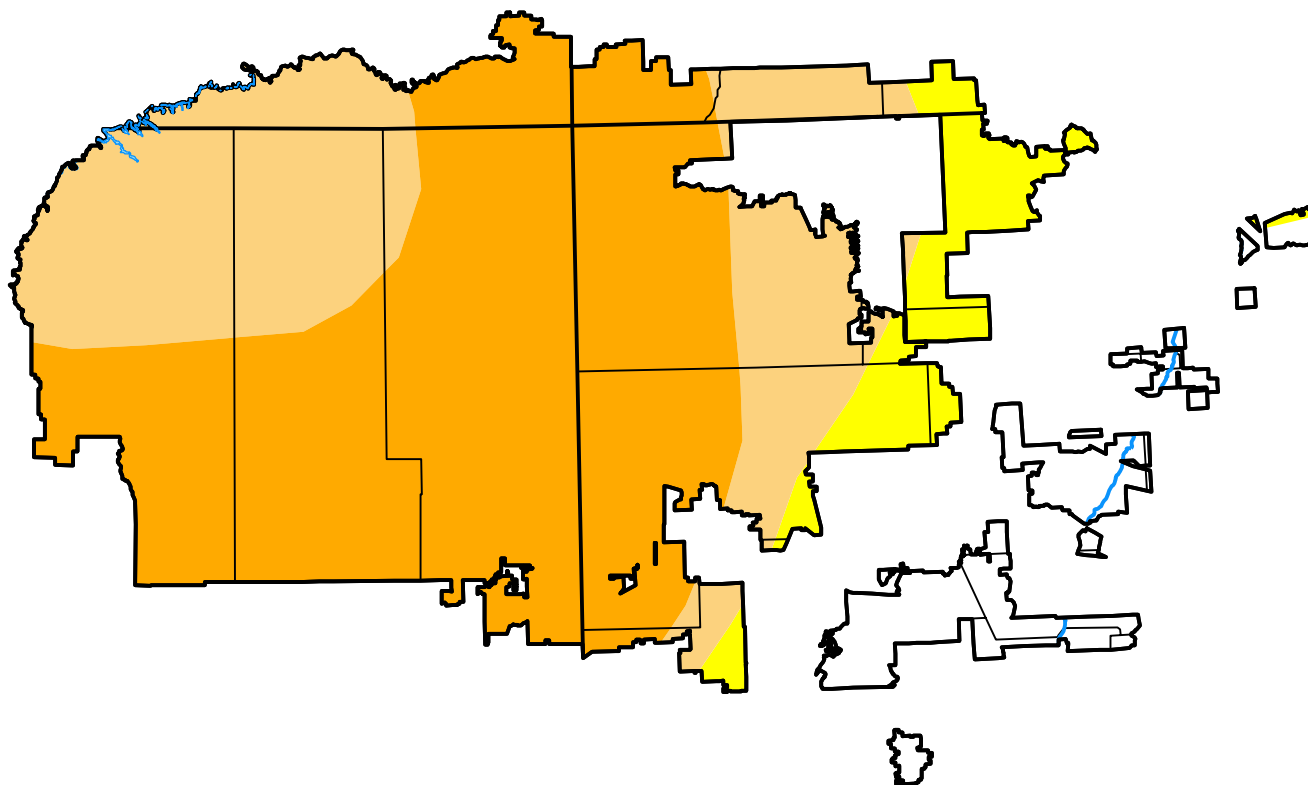

U.S. Drought Monitor 4 Corners

July 3, 2007
(Released Thursday, Jul. 5, 2007)
Valid 8 a.m. EDT

Intensity:

-  None
-  D0 Abnormally Dry
-  D1 Moderate Drought
-  D2 Severe Drought
-  D3 Extreme Drought
-  D4 Exceptional Drought

The Drought Monitor focuses on broad-scale conditions. Local conditions may vary. For more information on the Drought Monitor, go to <https://droughtmonitor.unl.edu/About.aspx>

Author:

Douglas Le Comte
CPC/NOAA