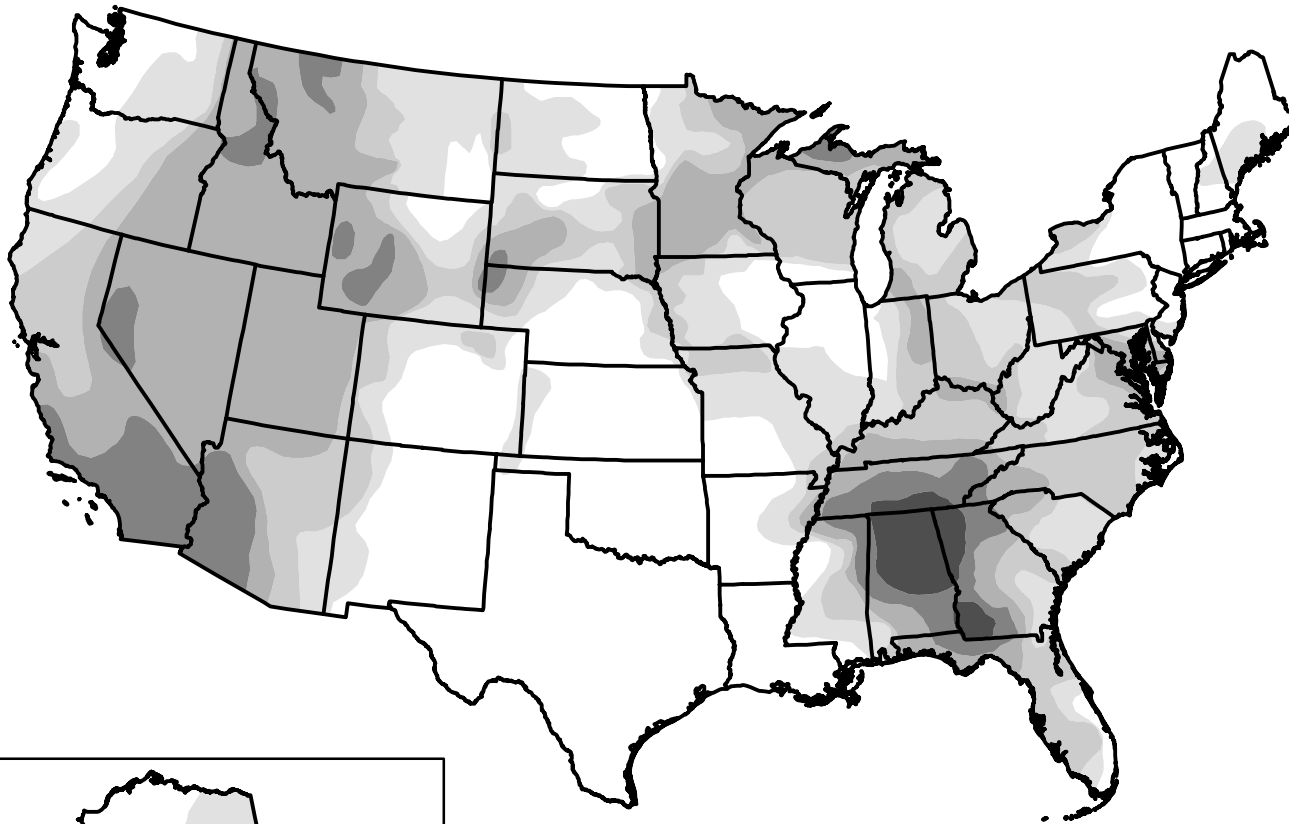

# U.S. Drought Monitor

## U.S. States and Puerto Rico

**August 7, 2007**  
(Released Thursday, Aug. 9, 2007)  
Valid 8 a.m. EDT