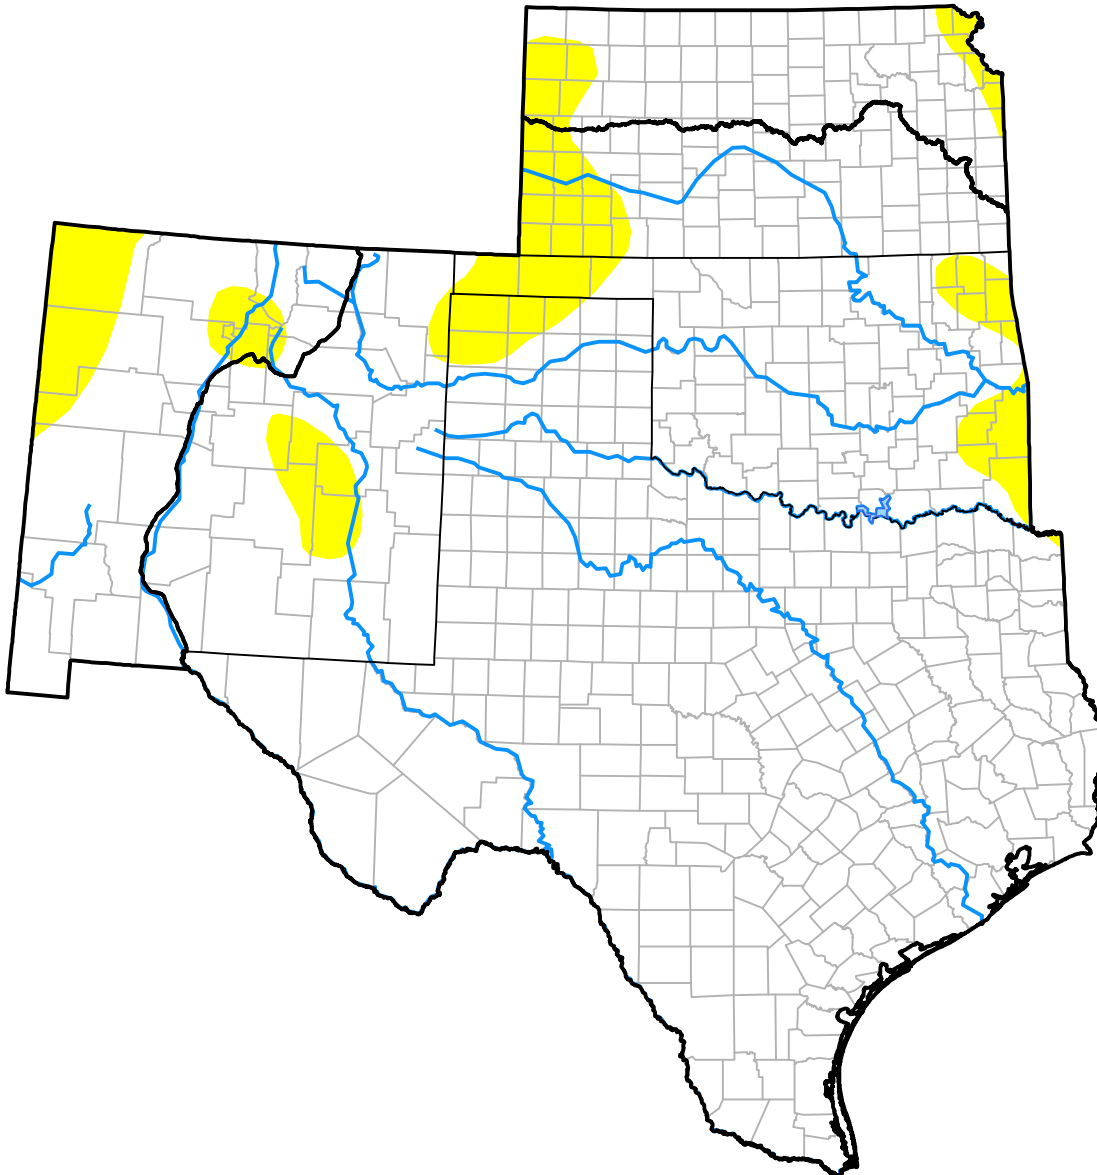

U.S. Drought Monitor

Southern Plains RDEWS

August 21, 2007
(Released Thursday, Aug. 23, 2007)
Valid 8 a.m. EDT

Intensity:

-  None
-  D0 Abnormally Dry
-  D1 Moderate Drought
-  D2 Severe Drought
-  D3 Extreme Drought
-  D4 Exceptional Drought

The Drought Monitor focuses on broad-scale conditions. Local conditions may vary. For more information on the Drought Monitor, go to <https://droughtmonitor.unl.edu/About.aspx>

Author:

Richard Heim
NCEI/NOAA