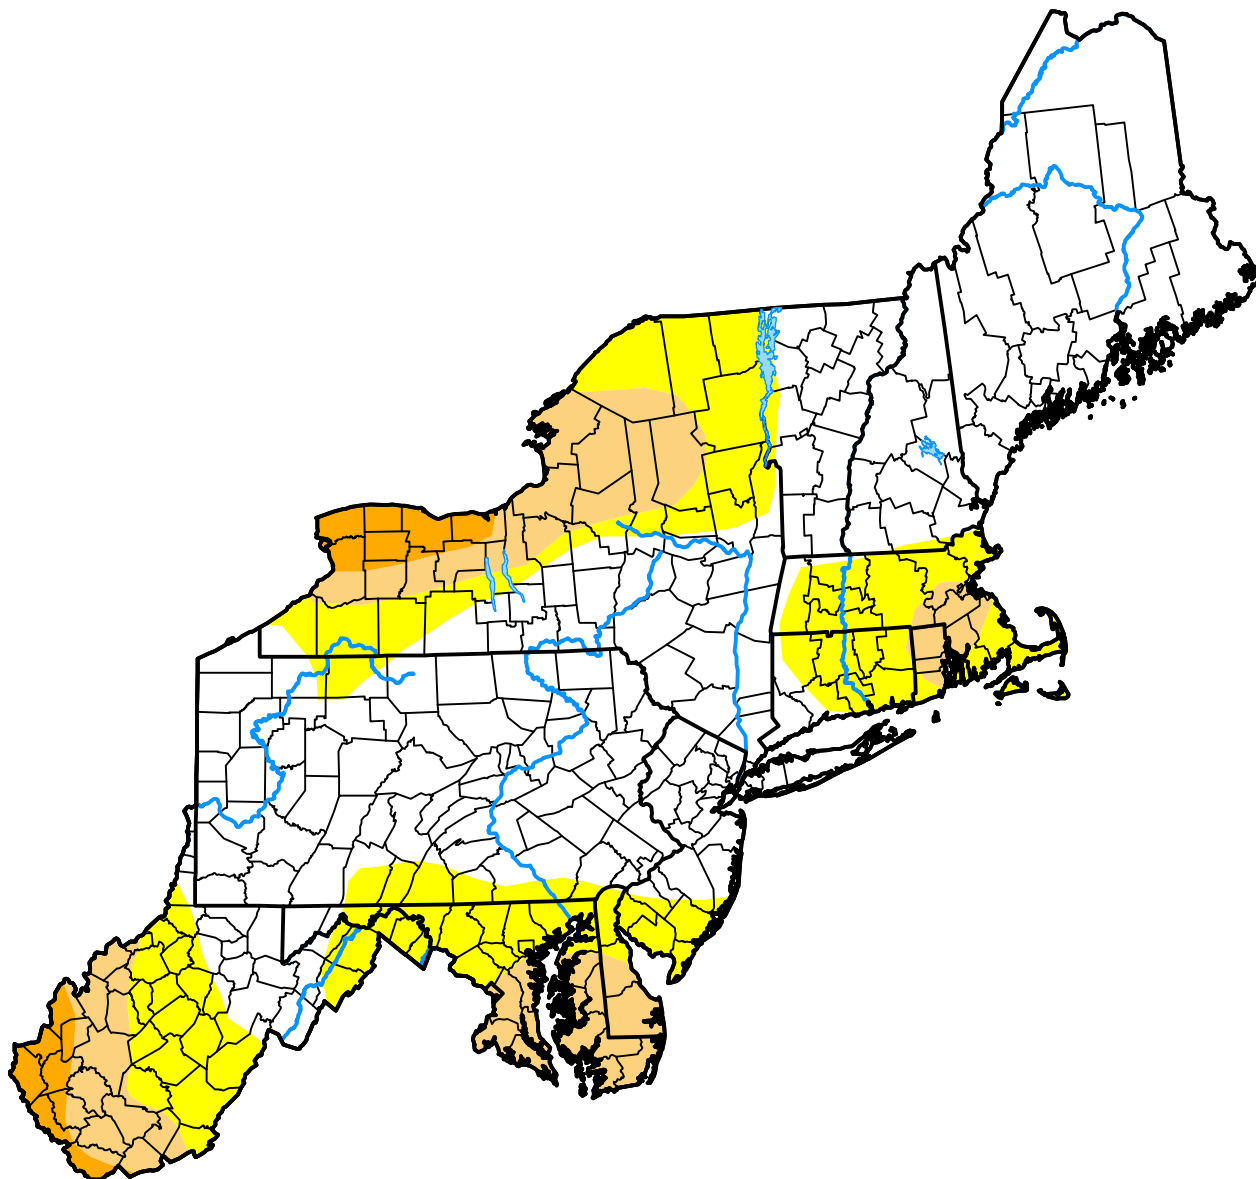

U.S. Drought Monitor Northeast

September 4, 2007
(Released Thursday, Sep. 6, 2007)
Valid 8 a.m. EDT

Intensity:

-  None
-  D0 Abnormally Dry
-  D1 Moderate Drought
-  D2 Severe Drought
-  D3 Extreme Drought
-  D4 Exceptional Drought

The Drought Monitor focuses on broad-scale conditions. Local conditions may vary. For more information on the Drought Monitor, go to <https://droughtmonitor.unl.edu/About.aspx>

Author:

Thomas Heddinghaus
CPC/NOAA