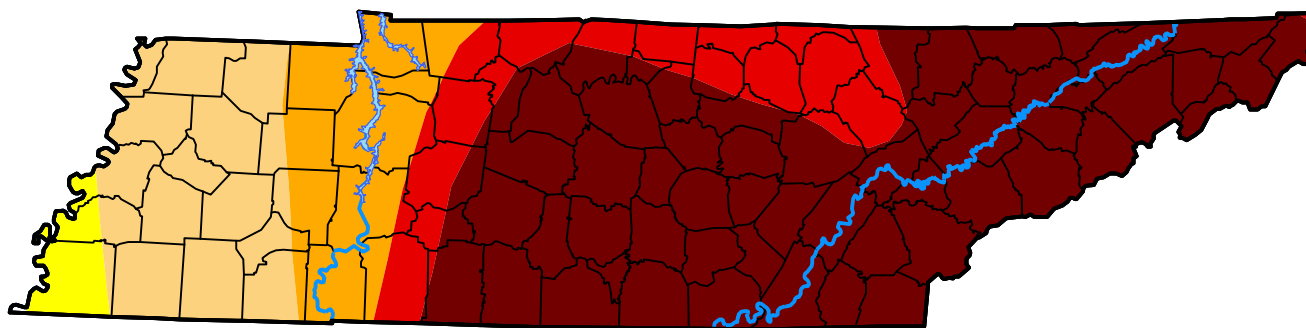

# U.S. Drought Monitor Tennessee

October 23, 2007  
(Released Thursday, Oct. 25, 2007)  
Valid 8 a.m. EDT