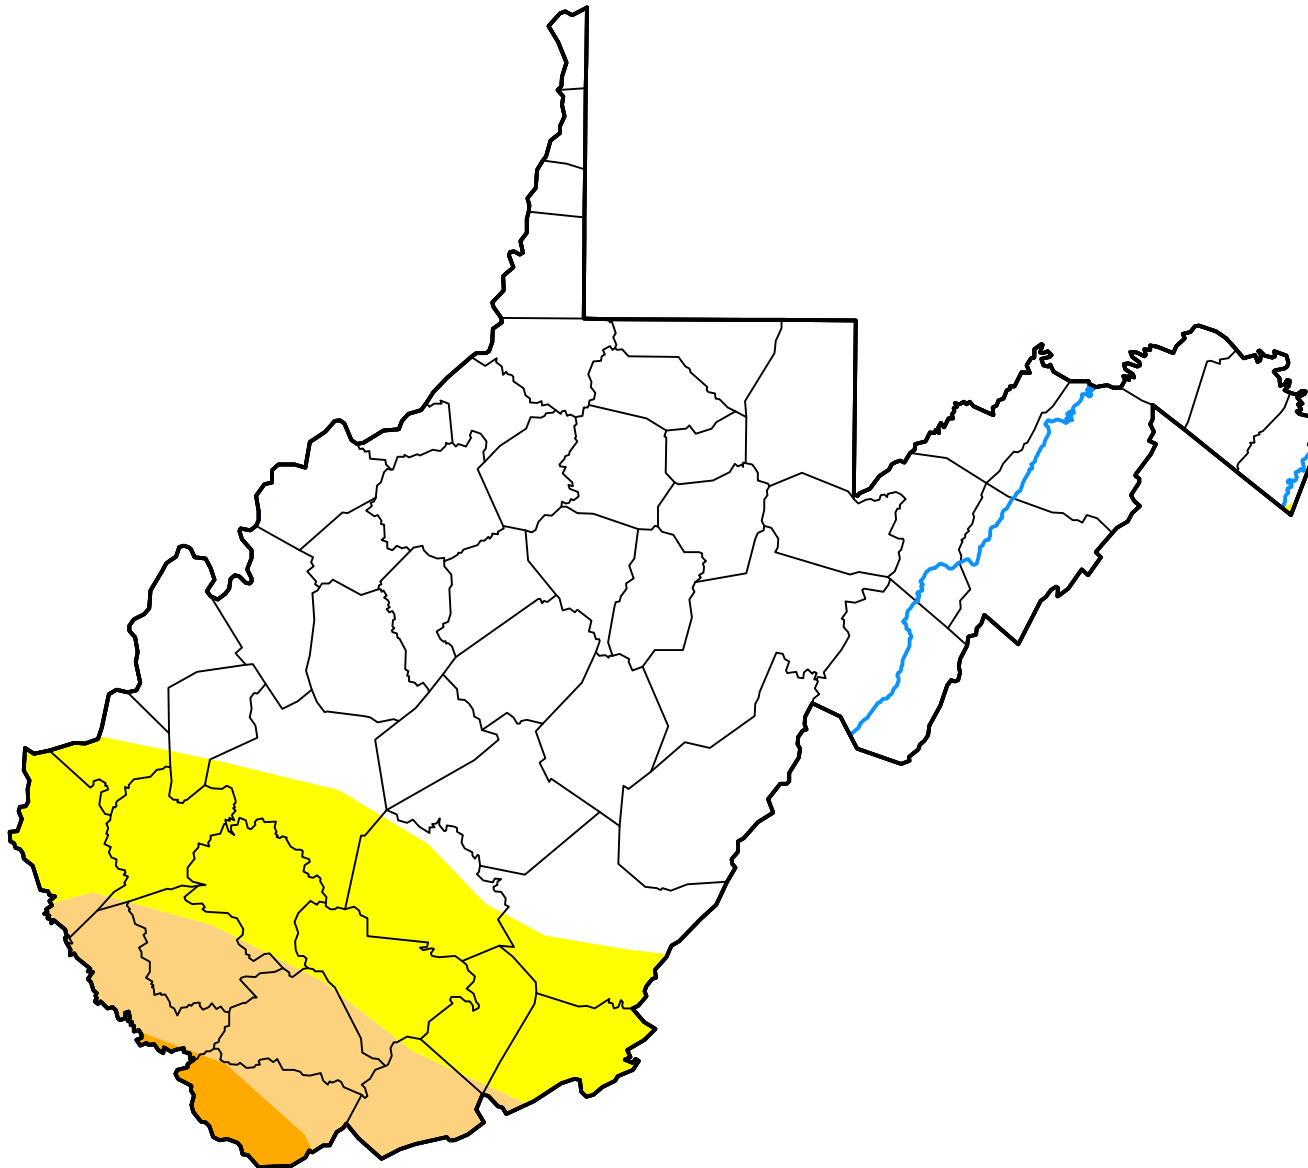

U.S. Drought Monitor West Virginia

December 18, 2007
(Released Thursday, Dec. 20, 2007)
Valid 7 a.m. EST

Intensity:

-  None
-  D0 Abnormally Dry
-  D1 Moderate Drought
-  D2 Severe Drought
-  D3 Extreme Drought
-  D4 Exceptional Drought

The Drought Monitor focuses on broad-scale conditions. Local conditions may vary. For more information on the Drought Monitor, go to <https://droughtmonitor.unl.edu/About.aspx>

Author:

Brian Fuchs
National Drought Mitigation Center

droughtmonitor.unl.edu