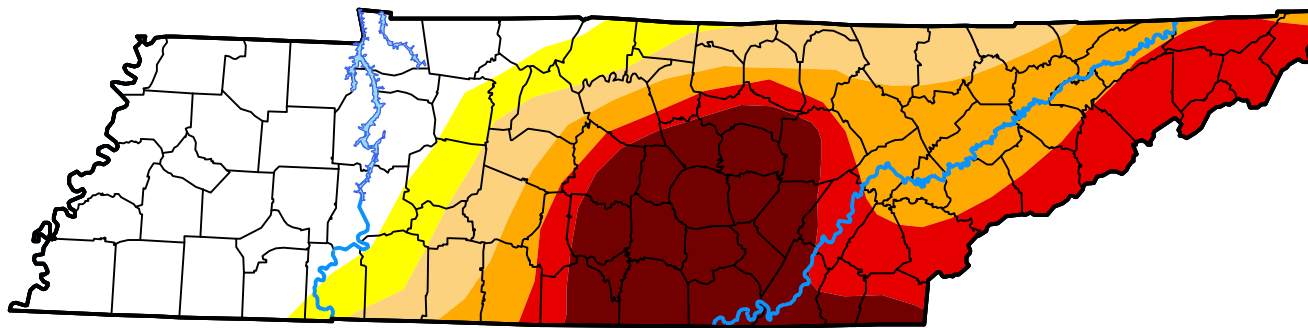

U.S. Drought Monitor Tennessee

March 4, 2008
(Released Thursday, Mar. 6, 2008)
Valid 7 a.m. EST

Intensity:

-  None
-  D0 Abnormally Dry
-  D1 Moderate Drought
-  D2 Severe Drought
-  D3 Extreme Drought
-  D4 Exceptional Drought

The Drought Monitor focuses on broad-scale conditions. Local conditions may vary. For more information on the Drought Monitor, go to <https://droughtmonitor.unl.edu/About.aspx>

Author:

Brian Fuchs
National Drought Mitigation Center