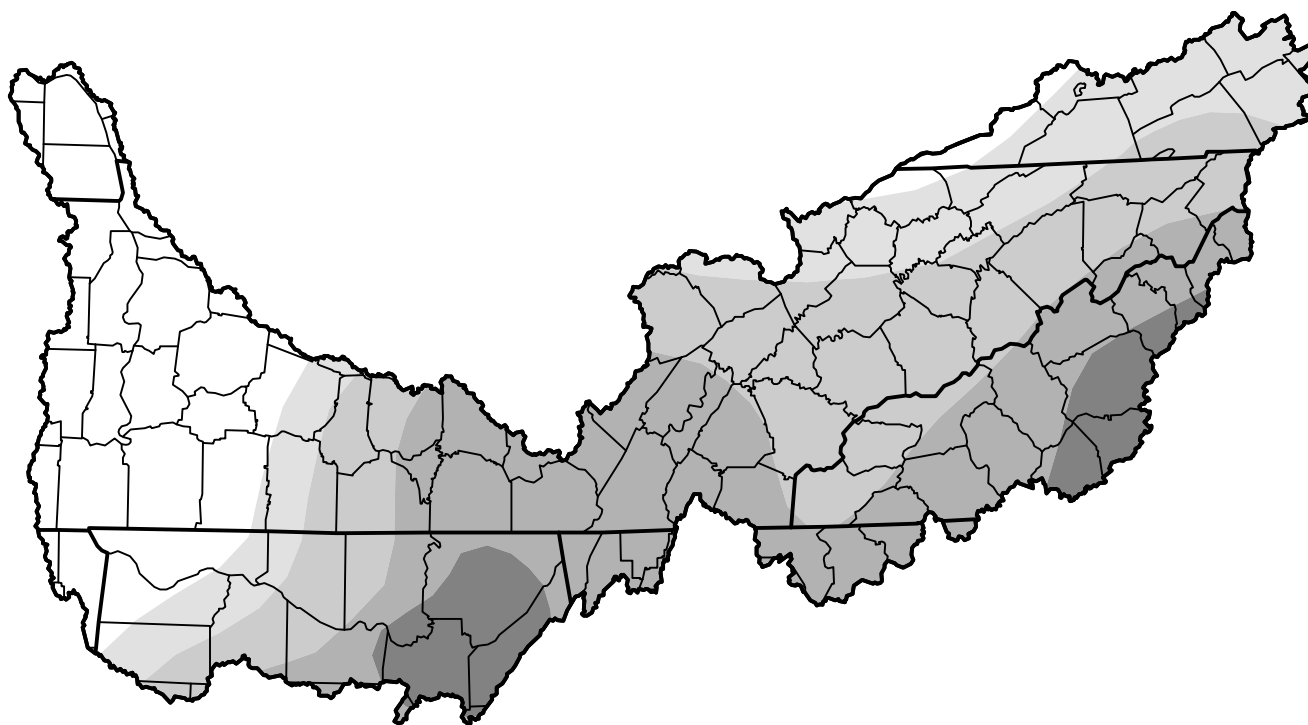

# U.S. Drought Monitor

## Tennessee Watershed

**May 27, 2008**  
(Released Thursday, May. 29, 2008)  
Valid 8 a.m. EDT