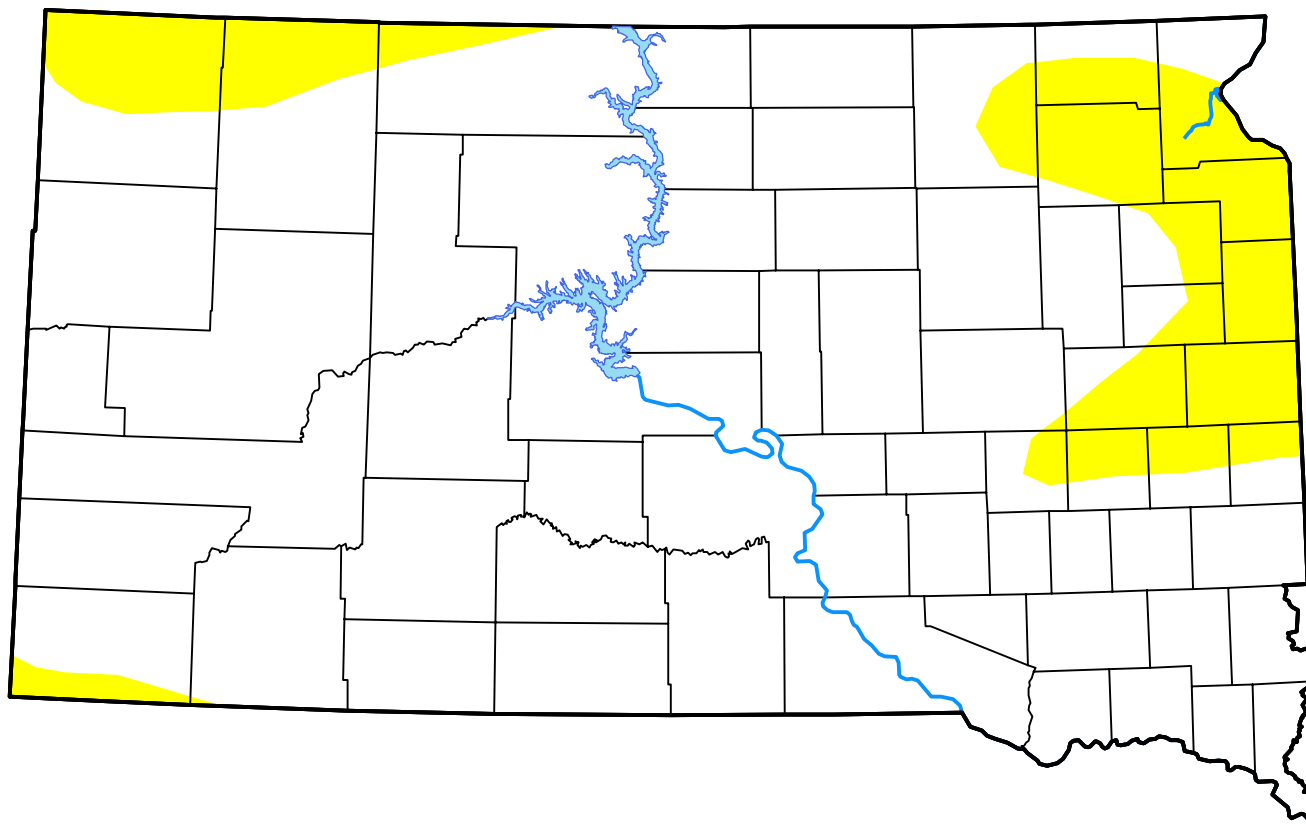

U.S. Drought Monitor South Dakota

August 19, 2008
(Released Thursday, Aug. 21, 2008)
Valid 8 a.m. EDT

Intensity:

-  None
-  D0 Abnormally Dry
-  D1 Moderate Drought
-  D2 Severe Drought
-  D3 Extreme Drought
-  D4 Exceptional Drought

The Drought Monitor focuses on broad-scale conditions. Local conditions may vary. For more information on the Drought Monitor, go to <https://droughtmonitor.unl.edu/About.aspx>

Author:

Eric Luebehusen
U.S. Department of Agriculture