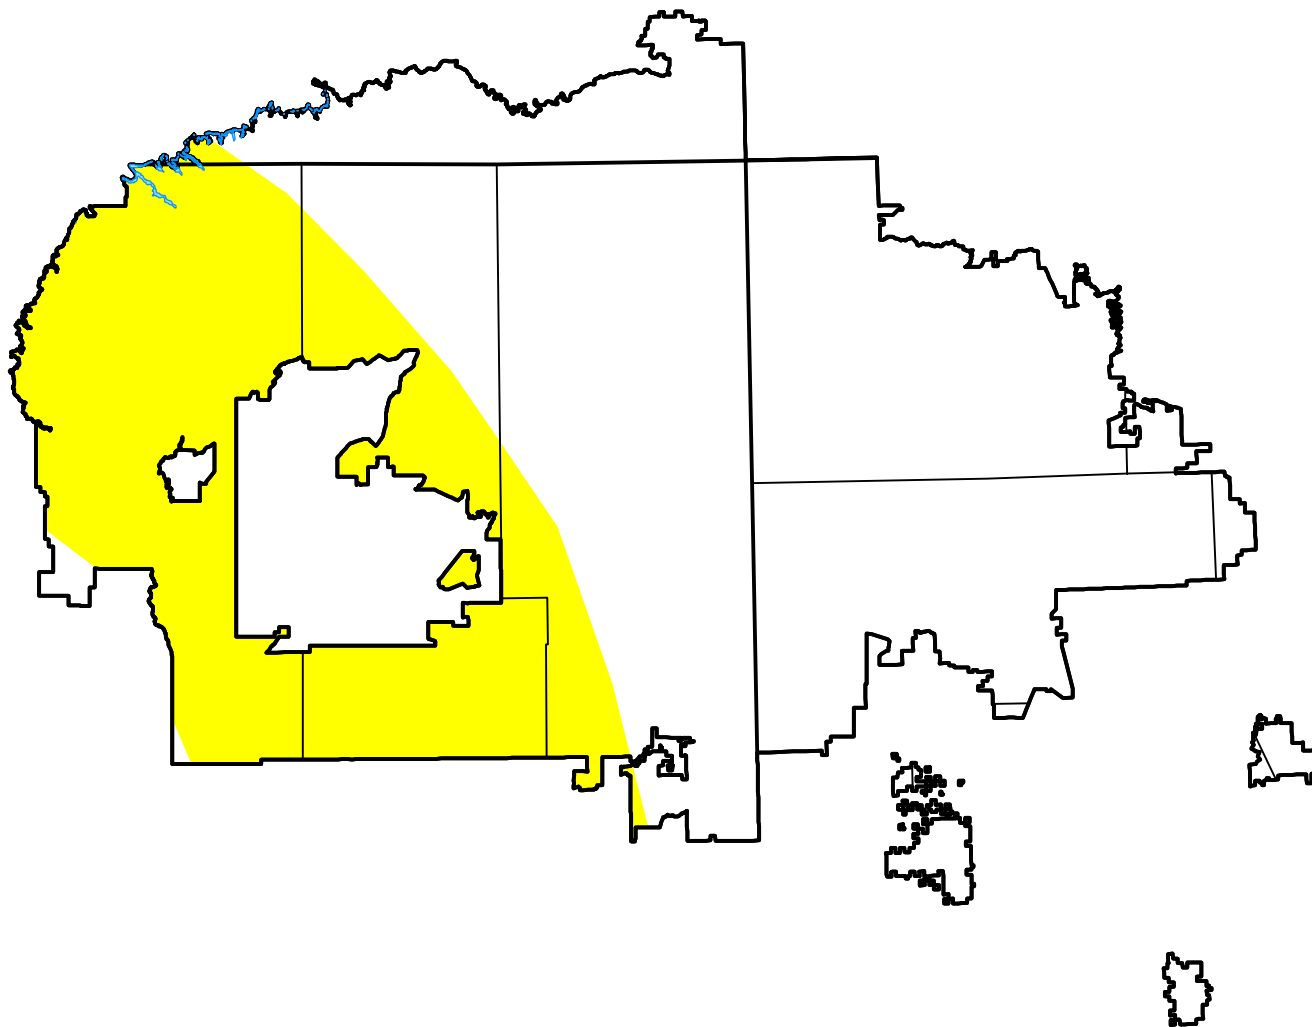

# U.S. Drought Monitor

## Navajo

June 16, 2009  
(Released Thursday, Jun. 18, 2009)  
Valid 8 a.m. EDT