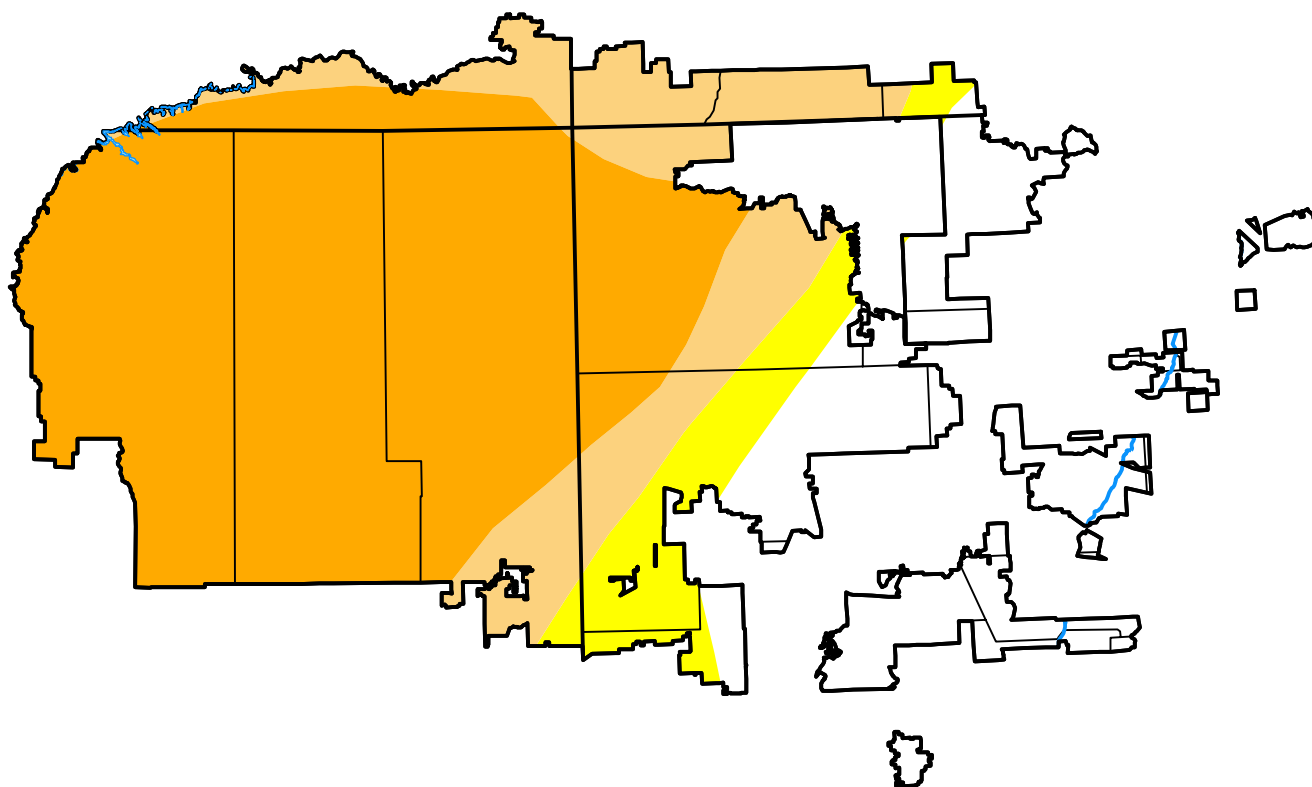

U.S. Drought Monitor

4 Corners

November 17, 2009
(Released Thursday, Nov. 19, 2009)
Valid 7 a.m. EST

Intensity:

-  None
-  D0 Abnormally Dry
-  D1 Moderate Drought
-  D2 Severe Drought
-  D3 Extreme Drought
-  D4 Exceptional Drought

The Drought Monitor focuses on broad-scale conditions. Local conditions may vary. For more information on the Drought Monitor, go to <https://droughtmonitor.unl.edu/About.aspx>

Author:

Eric Luebehusen
U.S. Department of Agriculture