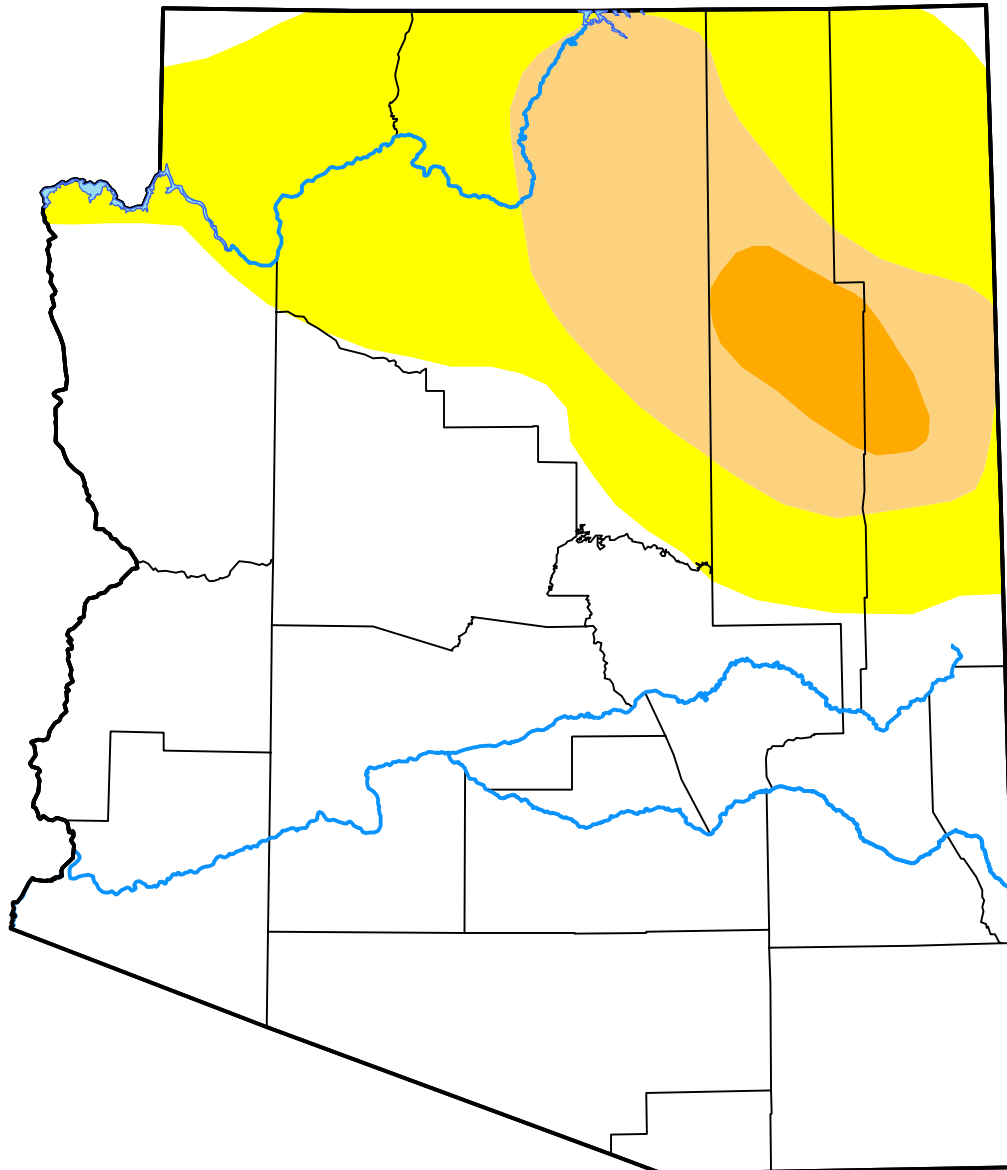

# U.S. Drought Monitor Arizona

May 18, 2010  
(Released Thursday, May. 20, 2010)  
Valid 8 a.m. EDT

### Intensity:

-  None
-  D0 Abnormally Dry
-  D1 Moderate Drought
-  D2 Severe Drought
-  D3 Extreme Drought
-  D4 Exceptional Drought

*The Drought Monitor focuses on broad-scale conditions. Local conditions may vary. For more information on the Drought Monitor, go to <https://droughtmonitor.unl.edu/About.aspx>*