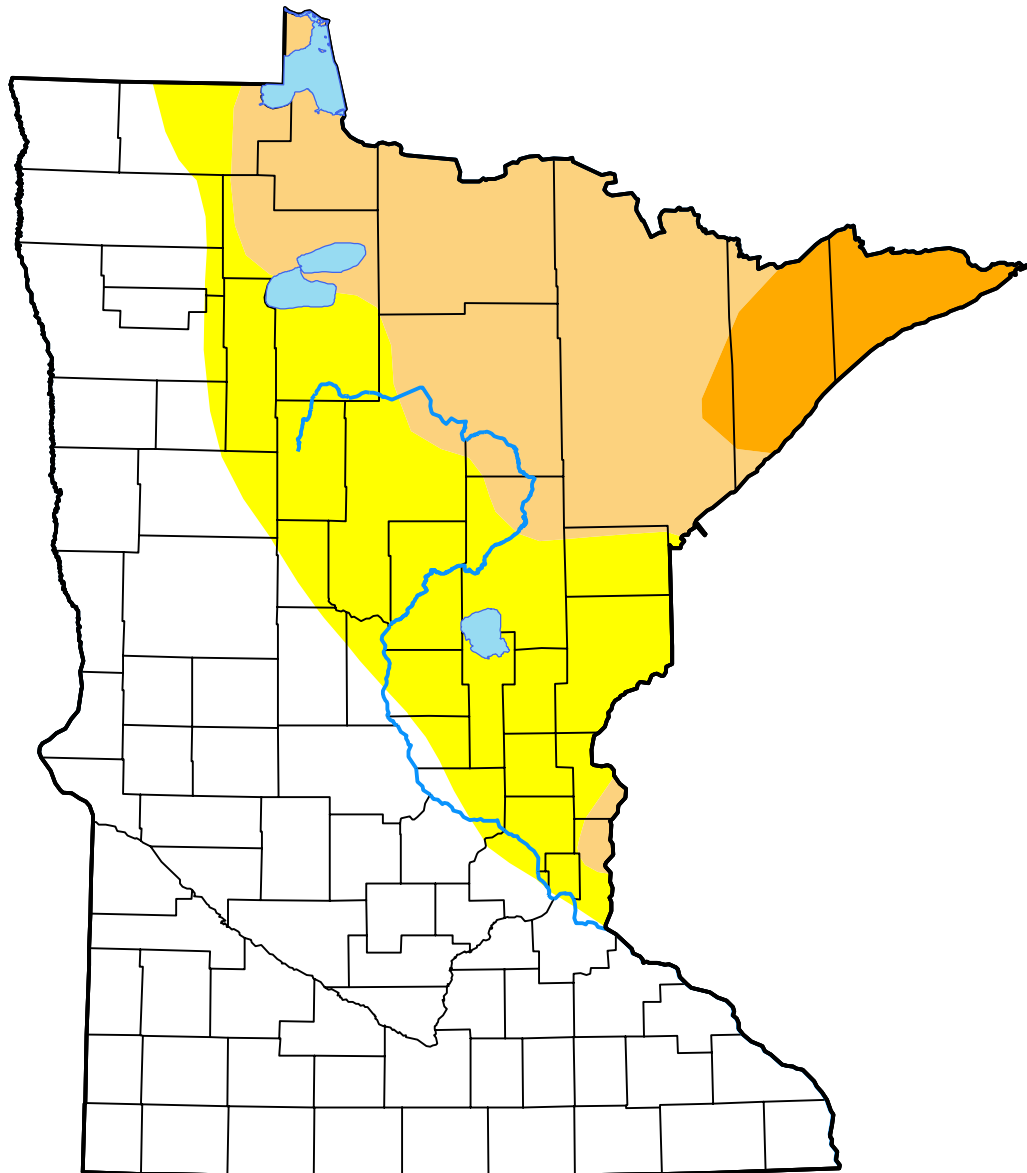

U.S. Drought Monitor

Minnesota

May 18, 2010
(Released Thursday, May. 20, 2010)
Valid 8 a.m. EDT

Intensity:

-  None
-  D0 Abnormally Dry
-  D1 Moderate Drought
-  D2 Severe Drought
-  D3 Extreme Drought
-  D4 Exceptional Drought

The Drought Monitor focuses on broad-scale conditions. Local conditions may vary. For more information on the Drought Monitor, go to <https://droughtmonitor.unl.edu/About.aspx>

Author:

Michael Brewer
NCEI/NOAA