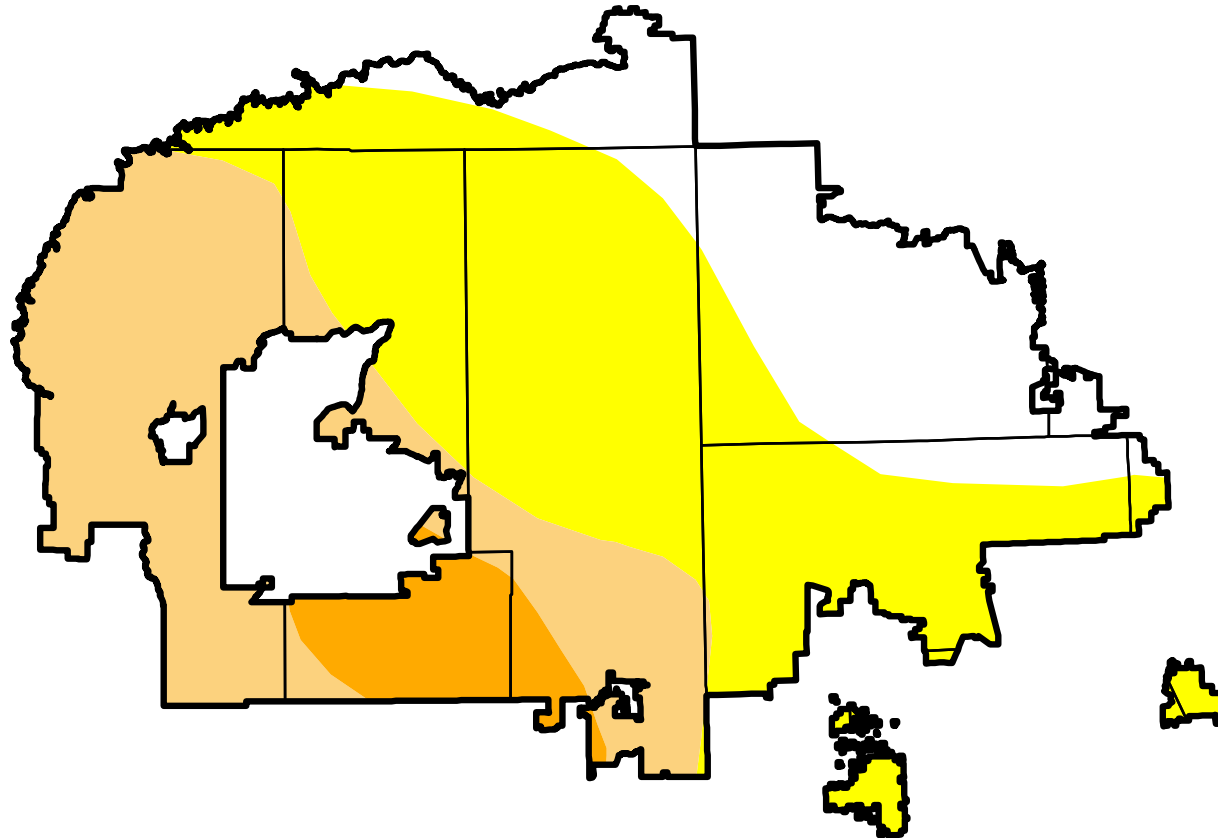

U.S. Drought Monitor

Navajo

May 18, 2010
(Released Thursday, May. 20, 2010)
Valid 7 a.m. EST

Intensity:

-  D0 Abnormally Dry
-  D1 Moderate Drought
-  D2 Severe Drought
-  D3 Extreme Drought
-  D4 Exceptional Drought

The Drought Monitor focuses on broad-scale conditions. Local conditions may vary. See accompanying text summary for forecast statements.

Author:

Michael Brewer
NCDC/NOAA

<http://droughtmonitor.unl.edu/>