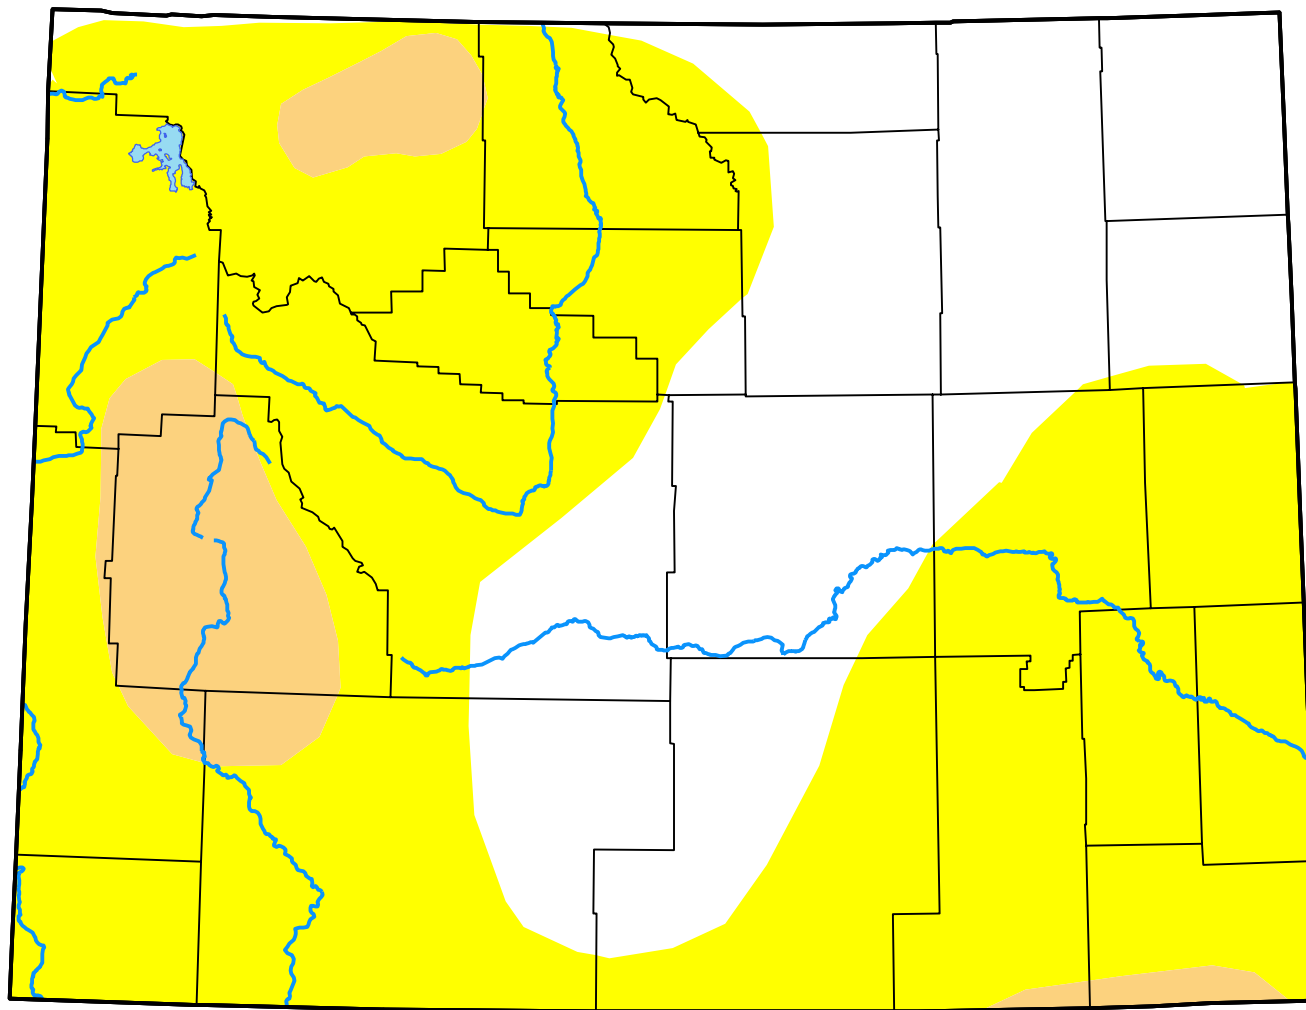

U.S. Drought Monitor

Wyoming

October 5, 2010
(Released Thursday, Oct. 7, 2010)
Valid 8 a.m. EDT

Intensity:

-  None
-  D0 Abnormally Dry
-  D1 Moderate Drought
-  D2 Severe Drought
-  D3 Extreme Drought
-  D4 Exceptional Drought

The Drought Monitor focuses on broad-scale conditions. Local conditions may vary. For more information on the Drought Monitor, go to <https://droughtmonitor.unl.edu/About.aspx>

Author:

Richard Heim
NCEI/NOAA