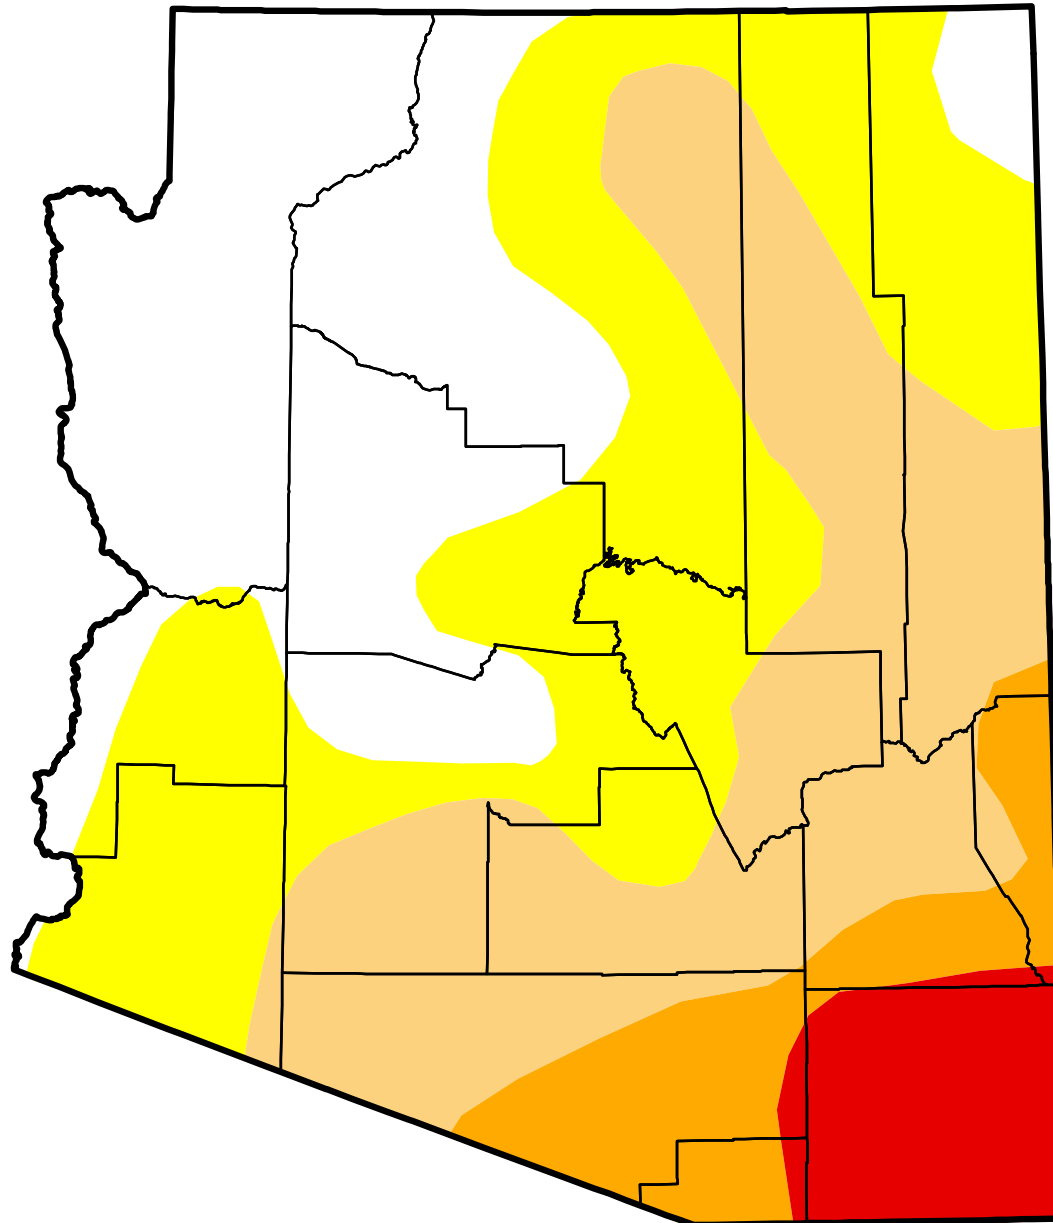

U.S. Drought Monitor

Arizona

March 22, 2011
(Released Thursday, Mar. 24, 2011)
Valid 7 a.m. EST

Intensity:

-  D0 Abnormally Dry
-  D1 Moderate Drought
-  D2 Severe Drought
-  D3 Extreme Drought
-  D4 Exceptional Drought

The Drought Monitor focuses on broad-scale conditions. Local conditions may vary. See accompanying text summary for forecast statements.

Author:
Eric Luebehusen
U.S. Department of Agriculture

<http://droughtmonitor.unl.edu/>