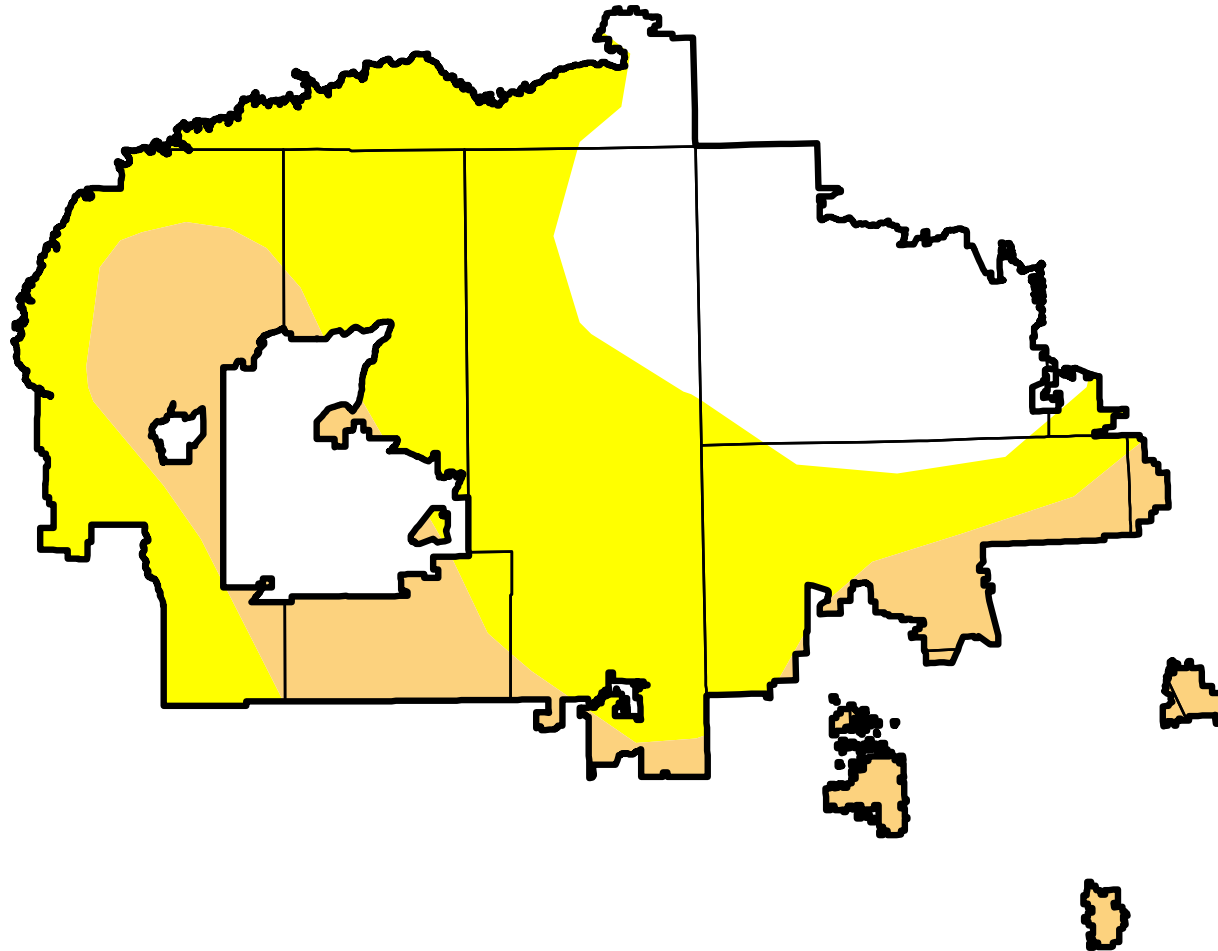

U.S. Drought Monitor

Navajo

March 22, 2011
(Released Thursday, Mar. 24, 2011)
Valid 7 a.m. EST

Intensity:

-  D0 Abnormally Dry
-  D1 Moderate Drought
-  D2 Severe Drought
-  D3 Extreme Drought
-  D4 Exceptional Drought

The Drought Monitor focuses on broad-scale conditions. Local conditions may vary. See accompanying text summary for forecast statements.

Author:

*Eric Luebehusen
U.S. Department of Agriculture*

<http://droughtmonitor.unl.edu/>