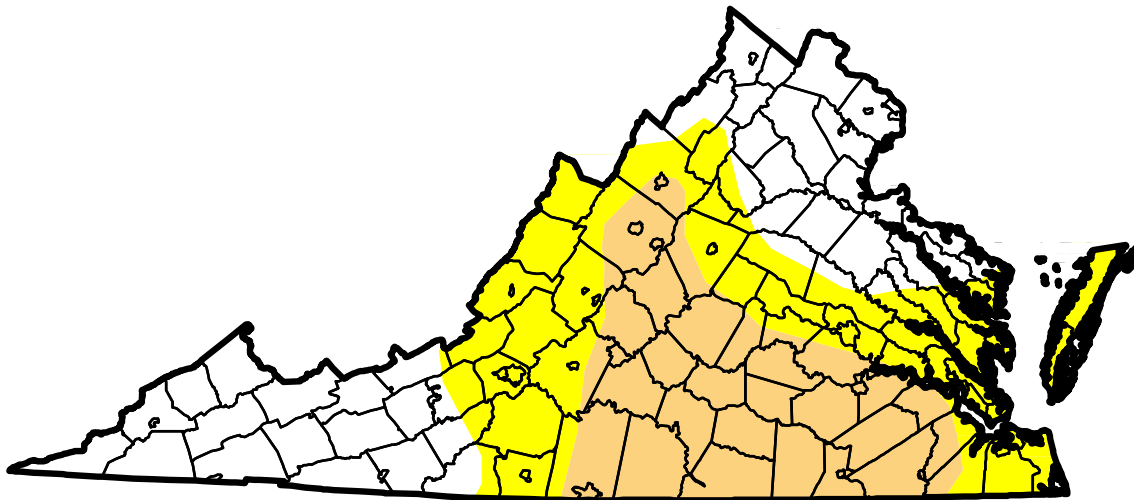

U.S. Drought Monitor Virginia

March 22, 2011
(Released Thursday, Mar. 24, 2011)
Valid 7 a.m. EST

Drought Conditions (Percent Area)

	None	D0-D4	D1-D4	D2-D4	D3-D4	D4
Current	36.47	63.53	30.46	0.00	0.00	0.00
Last Week <i>3/15/2011</i>	23.19	76.81	33.74	0.00	0.00	0.00
3 Months Ago <i>12/21/2010</i>	81.65	18.35	0.00	0.00	0.00	0.00
Start of Calendar Year <i>1/4/2011</i>	81.68	18.32	0.00	0.00	0.00	0.00
Start of Water Year <i>9/28/2010</i>	13.71	86.29	49.67	28.15	0.79	0.00
One Year Ago <i>3/23/2010</i>	100.00	0.00	0.00	0.00	0.00	0.00

Intensity:

The Drought Monitor focuses on broad-scale conditions. Local conditions may vary. See accompanying text summary for forecast statements.

Author:

Eric Luebehusen

U.S. Department of Agriculture