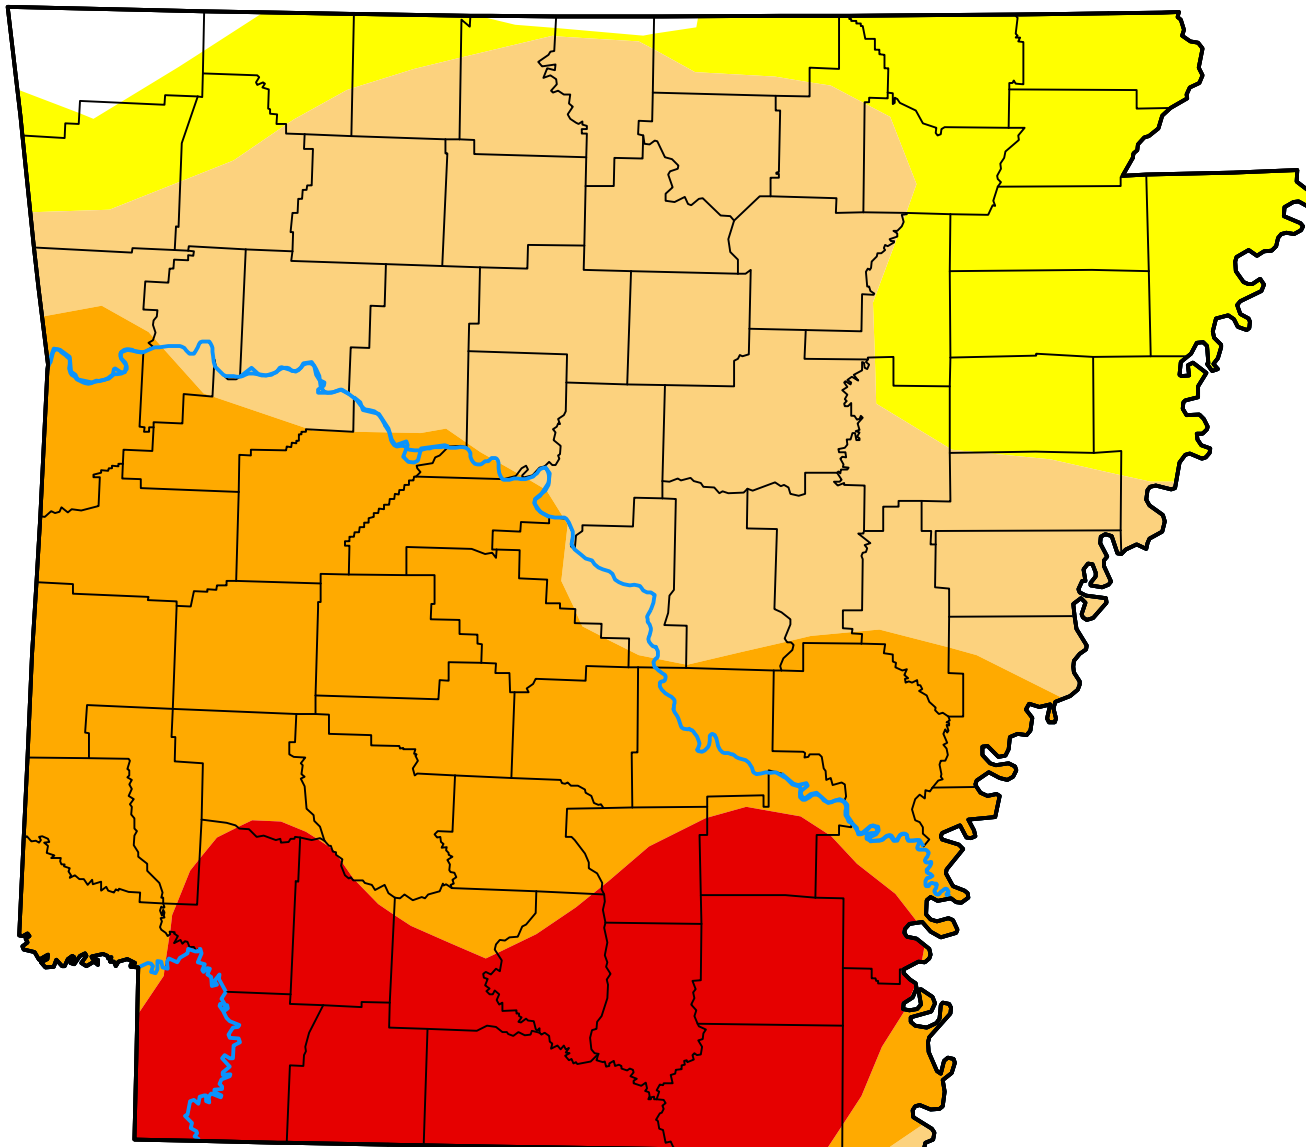

U.S. Drought Monitor

Arkansas

April 5, 2011
(Released Thursday, Apr. 7, 2011)
Valid 8 a.m. EDT

Intensity:

-  None
-  D0 Abnormally Dry
-  D1 Moderate Drought
-  D2 Severe Drought
-  D3 Extreme Drought
-  D4 Exceptional Drought

The Drought Monitor focuses on broad-scale conditions. Local conditions may vary. For more information on the Drought Monitor, go to <https://droughtmonitor.unl.edu/About.aspx>

Author:

Mark Svoboda
National Drought Mitigation Center