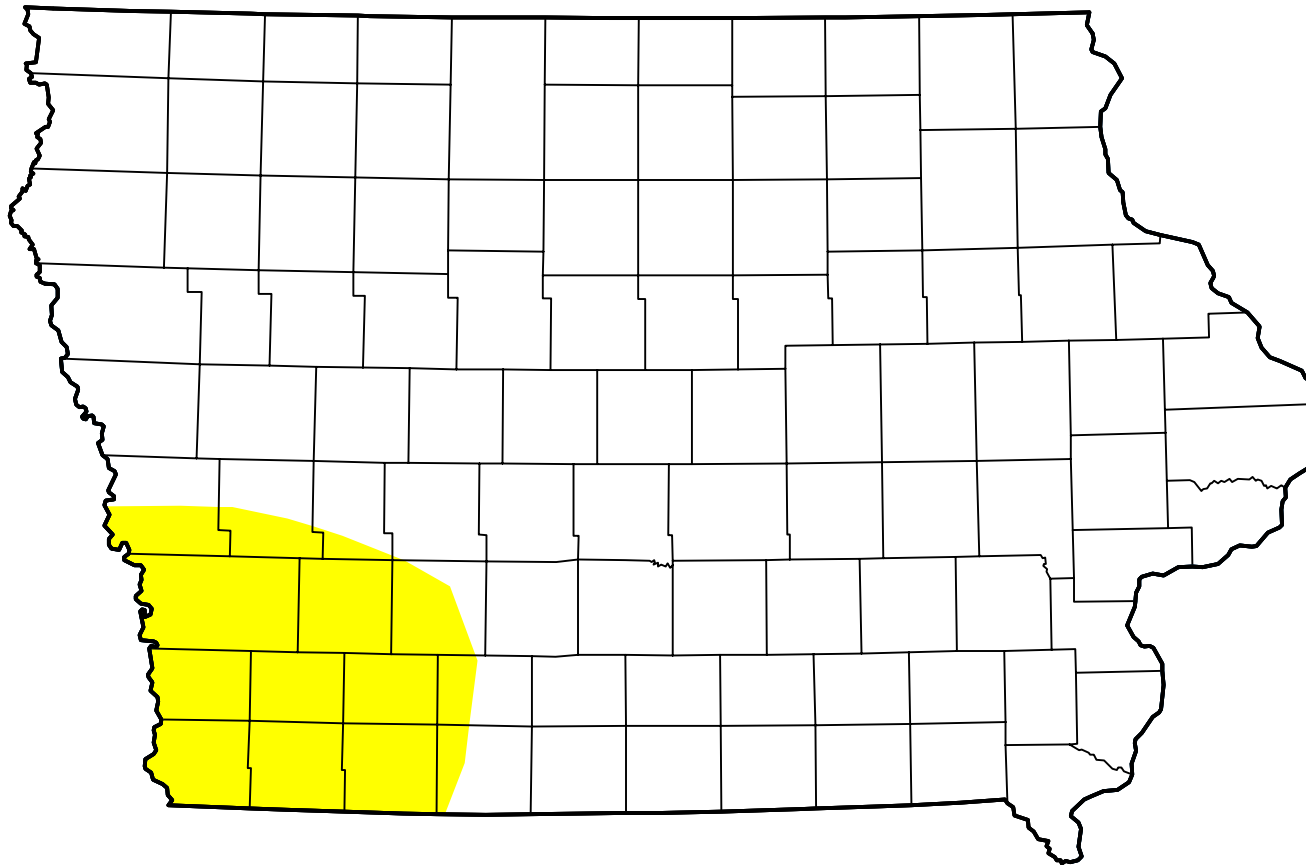

U.S. Drought Monitor

Iowa

April 5, 2011

(Released Thursday, Apr. 7, 2011)

Valid 8 a.m. EDT

Intensity:

-  None
-  D0 Abnormally Dry
-  D1 Moderate Drought
-  D2 Severe Drought
-  D3 Extreme Drought
-  D4 Exceptional Drought

The Drought Monitor focuses on broad-scale conditions. Local conditions may vary. For more information on the Drought Monitor, go to <https://droughtmonitor.unl.edu/About.aspx>

Author:

Mark Svoboda
National Drought Mitigation Center