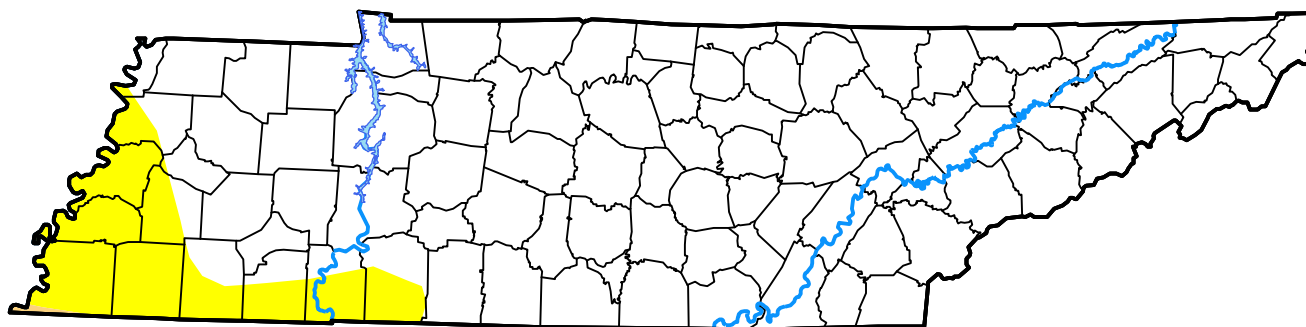

# U.S. Drought Monitor Tennessee

**April 12, 2011**  
(Released Thursday, Apr. 14, 2011)  
Valid 8 a.m. EDT