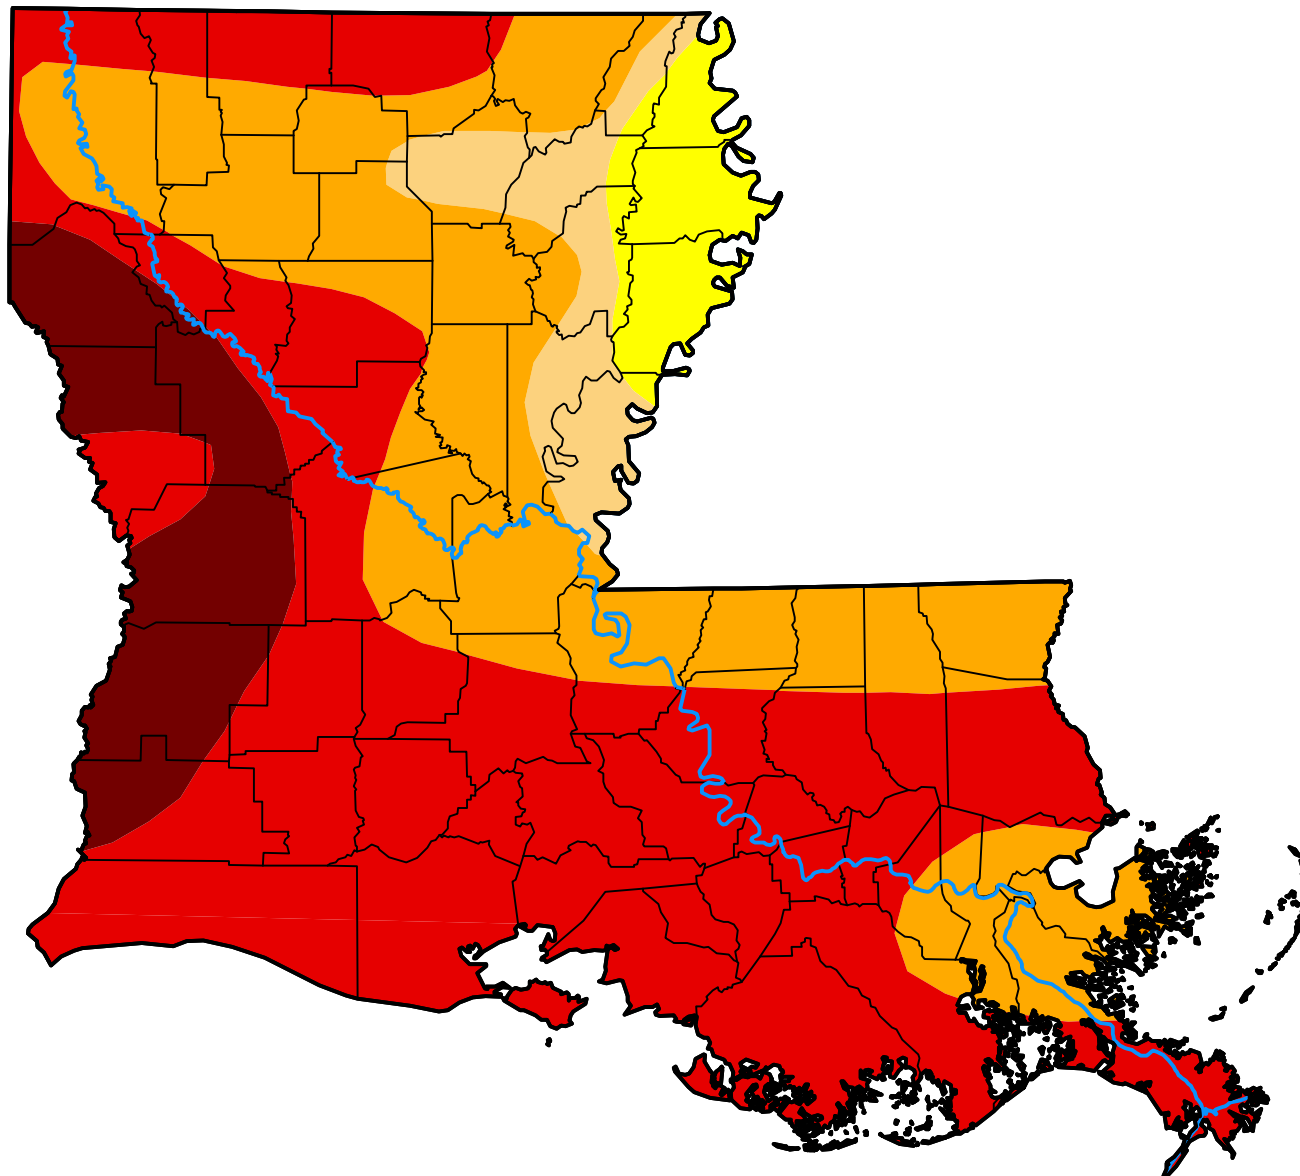

U.S. Drought Monitor

Louisiana

May 24, 2011
(Released Thursday, May. 26, 2011)
Valid 8 a.m. EDT

Intensity:

-  None
-  D0 Abnormally Dry
-  D1 Moderate Drought
-  D2 Severe Drought
-  D3 Extreme Drought
-  D4 Exceptional Drought

The Drought Monitor focuses on broad-scale conditions. Local conditions may vary. For more information on the Drought Monitor, go to <https://droughtmonitor.unl.edu/About.aspx>

Author:

David Miskus
NOAA/NWS/NCEP/CPC