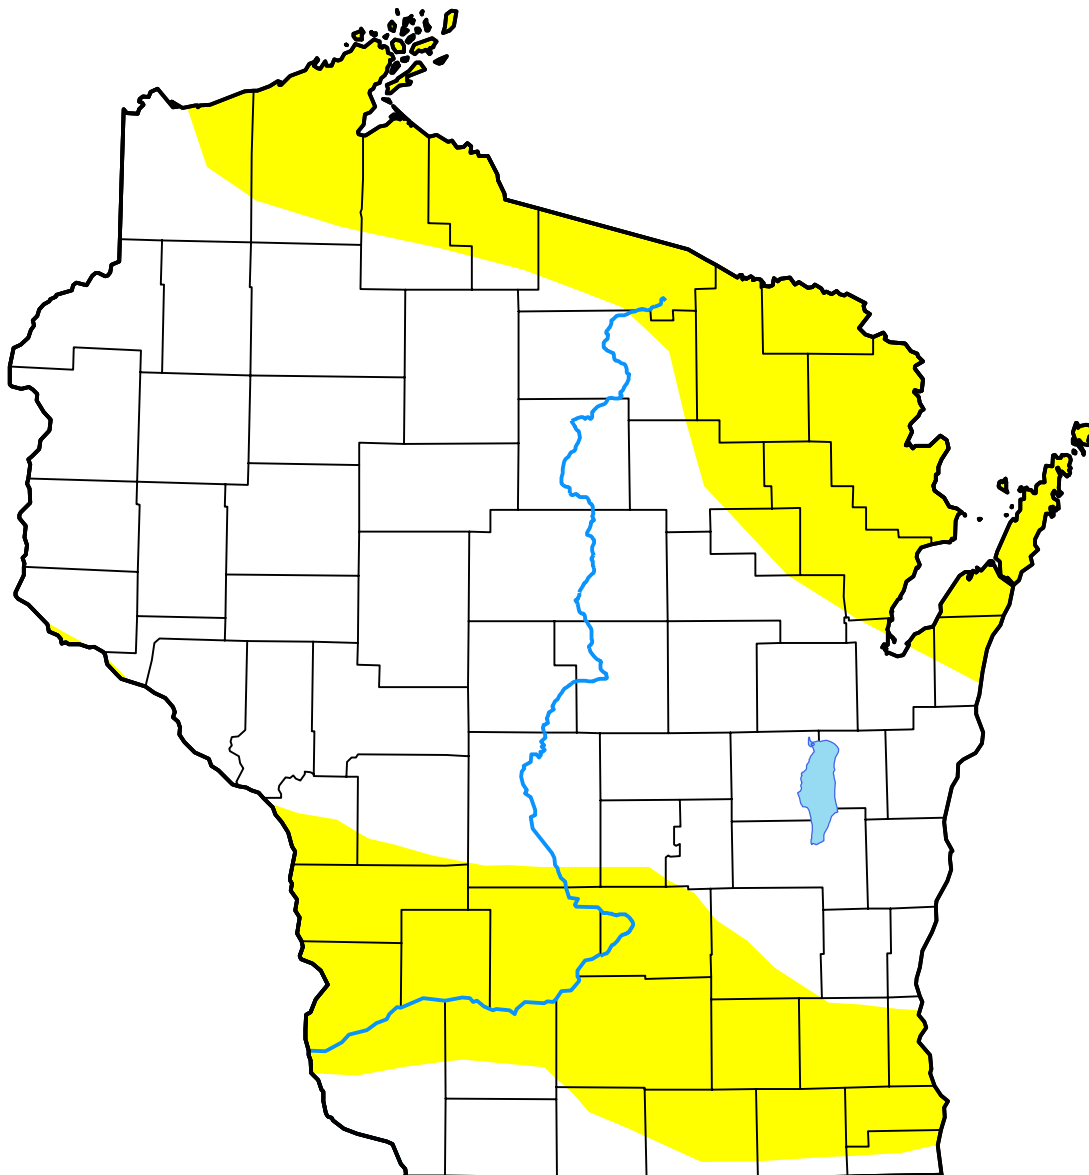

U.S. Drought Monitor

Wisconsin

September 27, 2011
(Released Thursday, Sep. 29, 2011)
Valid 8 a.m. EDT

Intensity:

-  None
-  D0 Abnormally Dry
-  D1 Moderate Drought
-  D2 Severe Drought
-  D3 Extreme Drought
-  D4 Exceptional Drought

The Drought Monitor focuses on broad-scale conditions. Local conditions may vary. For more information on the Drought Monitor, go to <https://droughtmonitor.unl.edu/About.aspx>

Author:

Michael Brewer
NCEI/NOAA