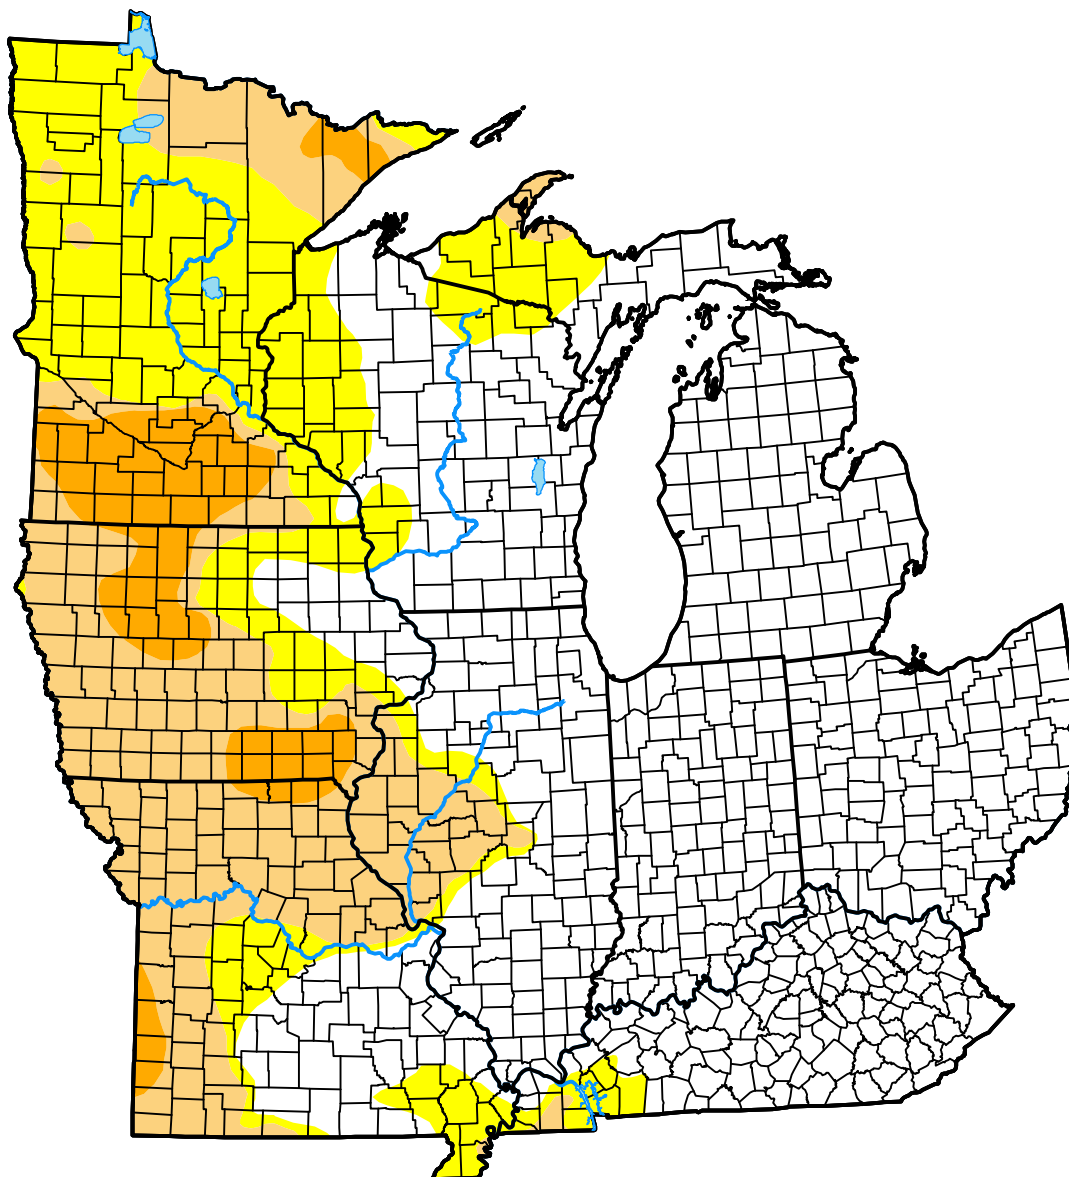

U.S. Drought Monitor Midwest

November 8, 2011
(Released Thursday, Nov. 10, 2011)
Valid 7 a.m. EST

Intensity:

-  None
-  D0 Abnormally Dry
-  D1 Moderate Drought
-  D2 Severe Drought
-  D3 Extreme Drought
-  D4 Exceptional Drought

The Drought Monitor focuses on broad-scale conditions. Local conditions may vary. For more information on the Drought Monitor, go to <https://droughtmonitor.unl.edu/About.aspx>

Author:

Brian Fuchs
National Drought Mitigation Center