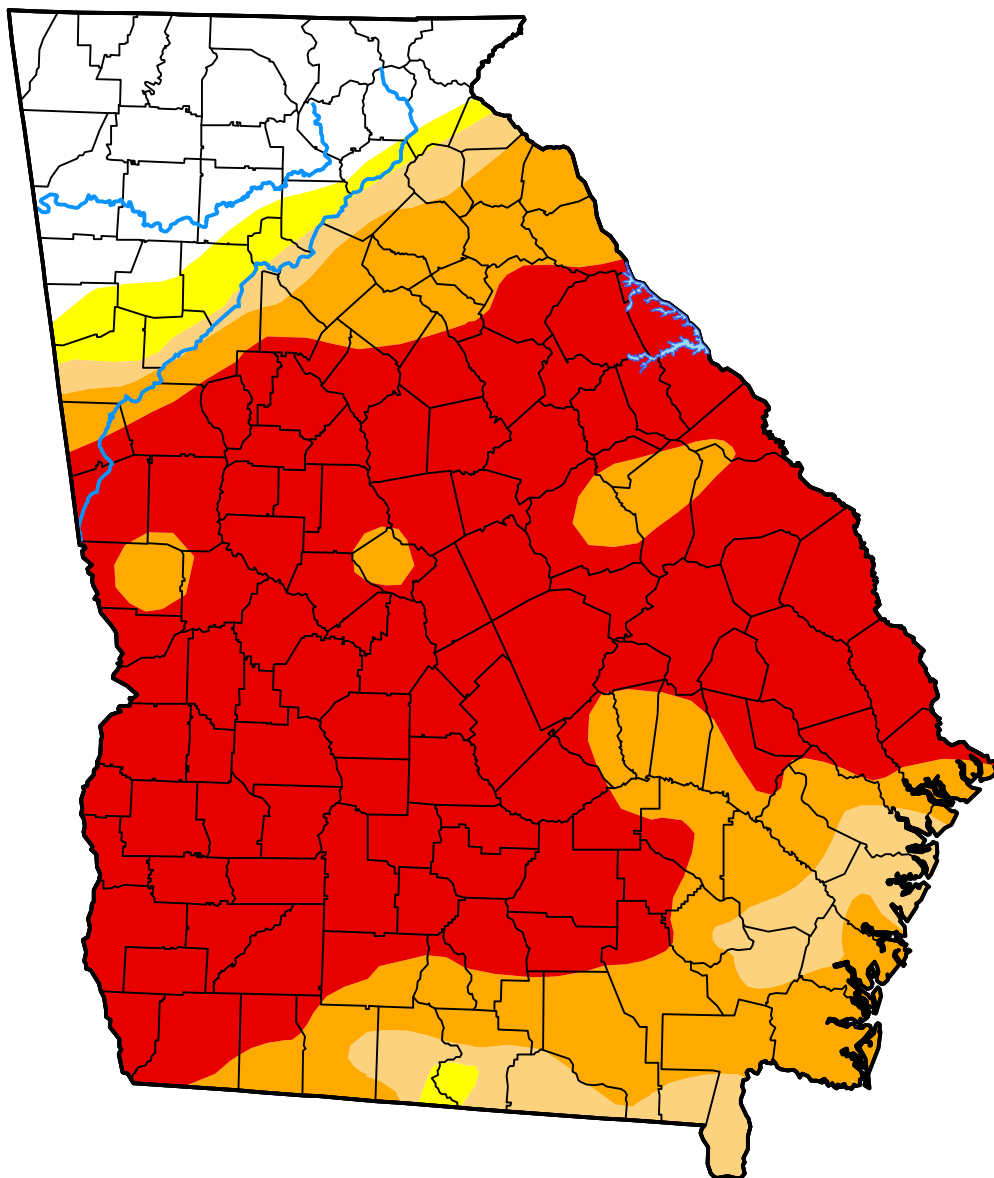

U.S. Drought Monitor

Georgia

December 13, 2011
(Released Thursday, Dec. 15, 2011)
Valid 7 a.m. EST

Intensity:

-  None
-  D0 Abnormally Dry
-  D1 Moderate Drought
-  D2 Severe Drought
-  D3 Extreme Drought
-  D4 Exceptional Drought

The Drought Monitor focuses on broad-scale conditions. Local conditions may vary. For more information on the Drought Monitor, go to <https://droughtmonitor.unl.edu/About.aspx>

Author:

Matthew Rosencrans
CPC/NCEP/NWS/NOAA