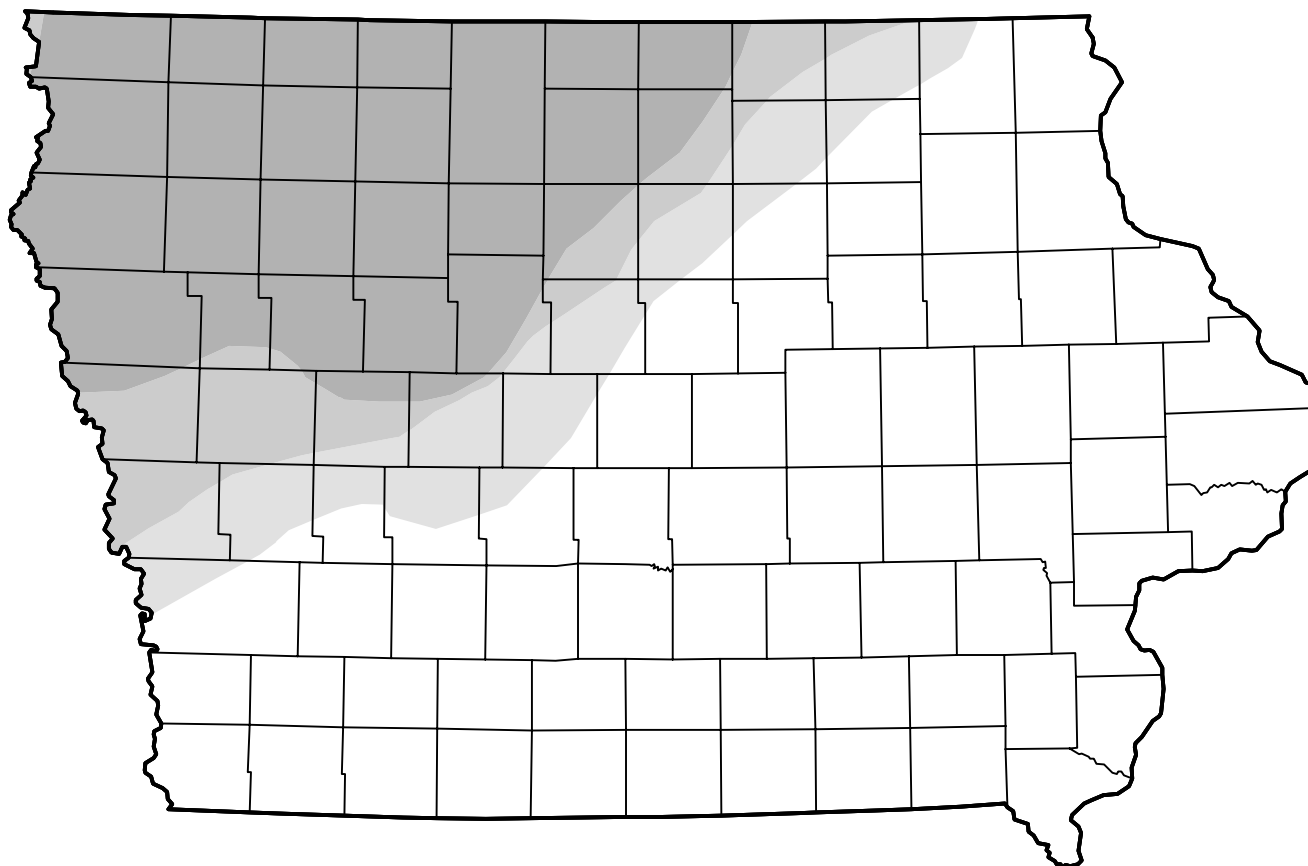

U.S. Drought Monitor

Iowa

January 3, 2012

(Released Thursday, Jan. 5, 2012)

Valid 7 a.m. EST

Intensity:

-  None
-  D0 Abnormally Dry
-  D1 Moderate Drought
-  D2 Severe Drought
-  D3 Extreme Drought
-  D4 Exceptional Drought

The Drought Monitor focuses on broad-scale conditions. Local conditions may vary. For more information on the Drought Monitor, go to <https://droughtmonitor.unl.edu/About.aspx>

Author:

Brad Rippey
U.S. Department of Agriculture