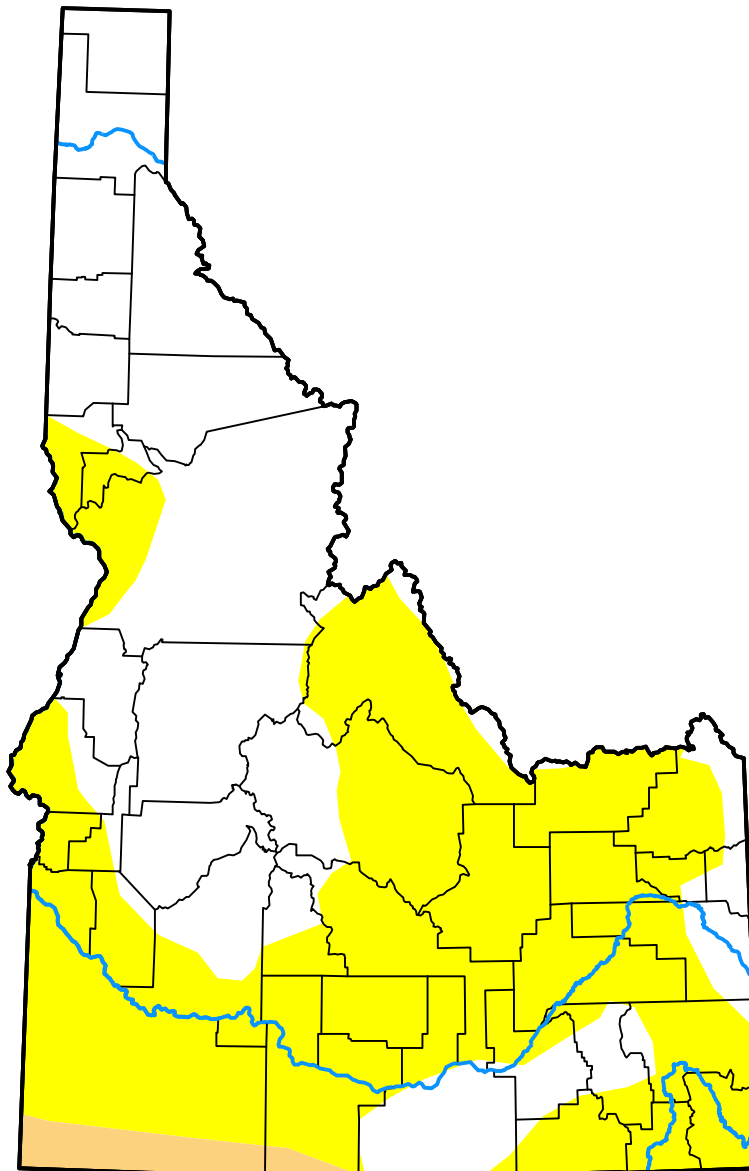

U.S. Drought Monitor

Idaho

March 6, 2012
(Released Thursday, Mar. 8, 2012)
Valid 7 a.m. EST

Intensity:

-  None
-  D0 Abnormally Dry
-  D1 Moderate Drought
-  D2 Severe Drought
-  D3 Extreme Drought
-  D4 Exceptional Drought

The Drought Monitor focuses on broad-scale conditions. Local conditions may vary. For more information on the Drought Monitor, go to <https://droughtmonitor.unl.edu/About.aspx>

Author:

Michael Brewer
NCEI/NOAA