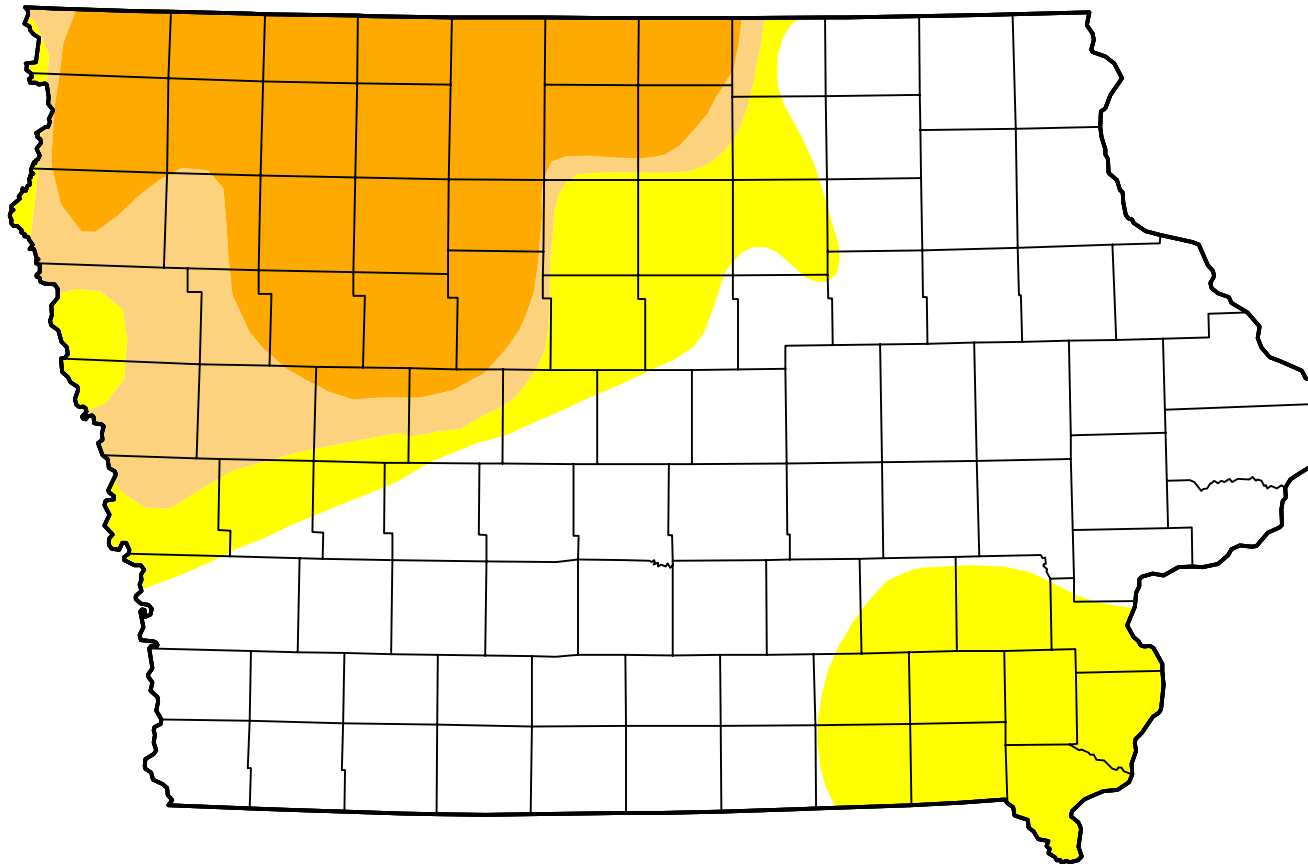

U.S. Drought Monitor

Iowa

April 24, 2012

(Released Thursday, Apr. 26, 2012)

Valid 8 a.m. EDT

Intensity:

-  None
-  D0 Abnormally Dry
-  D1 Moderate Drought
-  D2 Severe Drought
-  D3 Extreme Drought
-  D4 Exceptional Drought

The Drought Monitor focuses on broad-scale conditions. Local conditions may vary. For more information on the Drought Monitor, go to <https://droughtmonitor.unl.edu/About.aspx>

Author:

Anthony Artusa
NOAA/NWS/NCEP/CPC