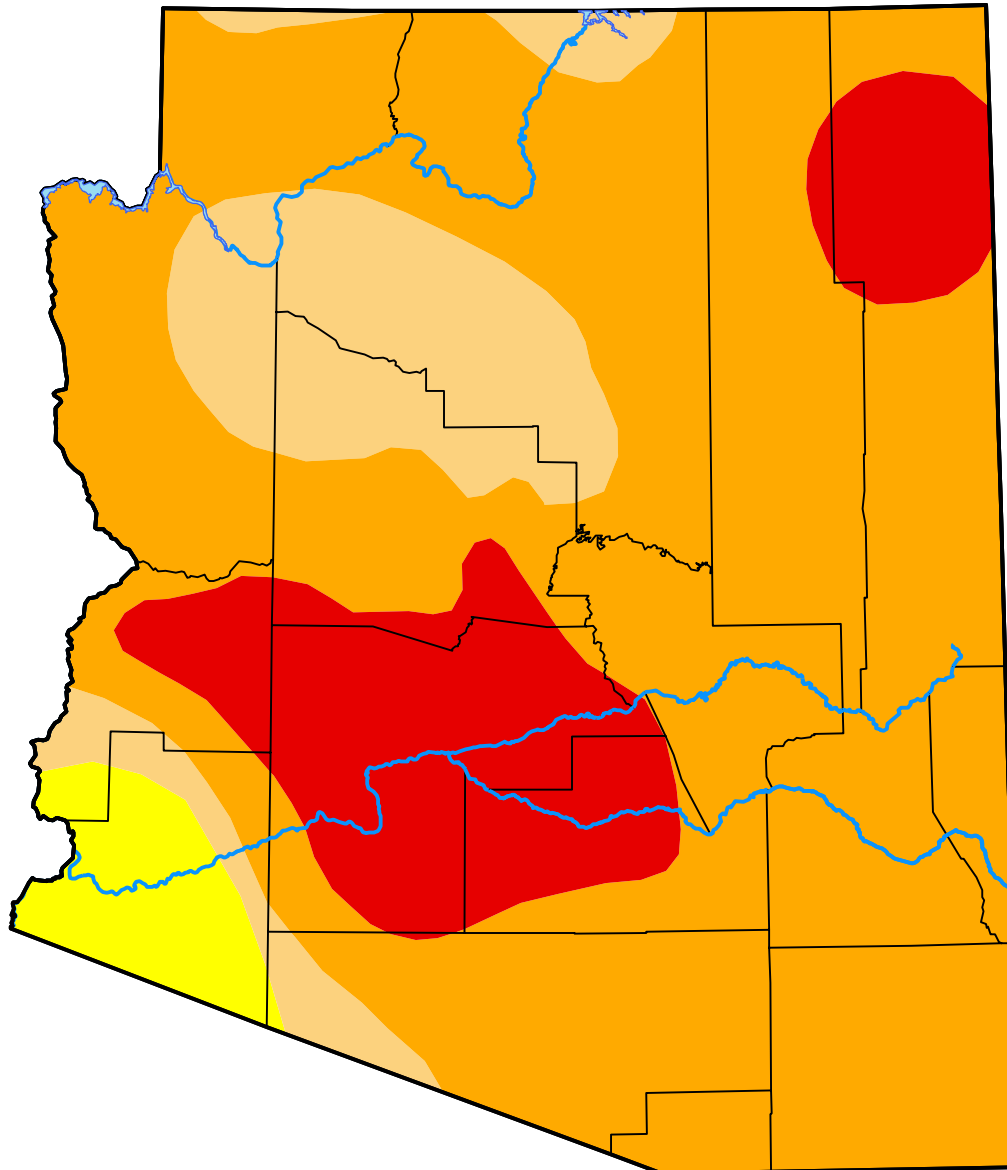

U.S. Drought Monitor Arizona

May 22, 2012
(Released Thursday, May. 24, 2012)
Valid 8 a.m. EDT

Intensity:

-  None
-  D0 Abnormally Dry
-  D1 Moderate Drought
-  D2 Severe Drought
-  D3 Extreme Drought
-  D4 Exceptional Drought

The Drought Monitor focuses on broad-scale conditions. Local conditions may vary. For more information on the Drought Monitor, go to <https://droughtmonitor.unl.edu/About.aspx>

Author:

Brad Rippey
U.S. Department of Agriculture