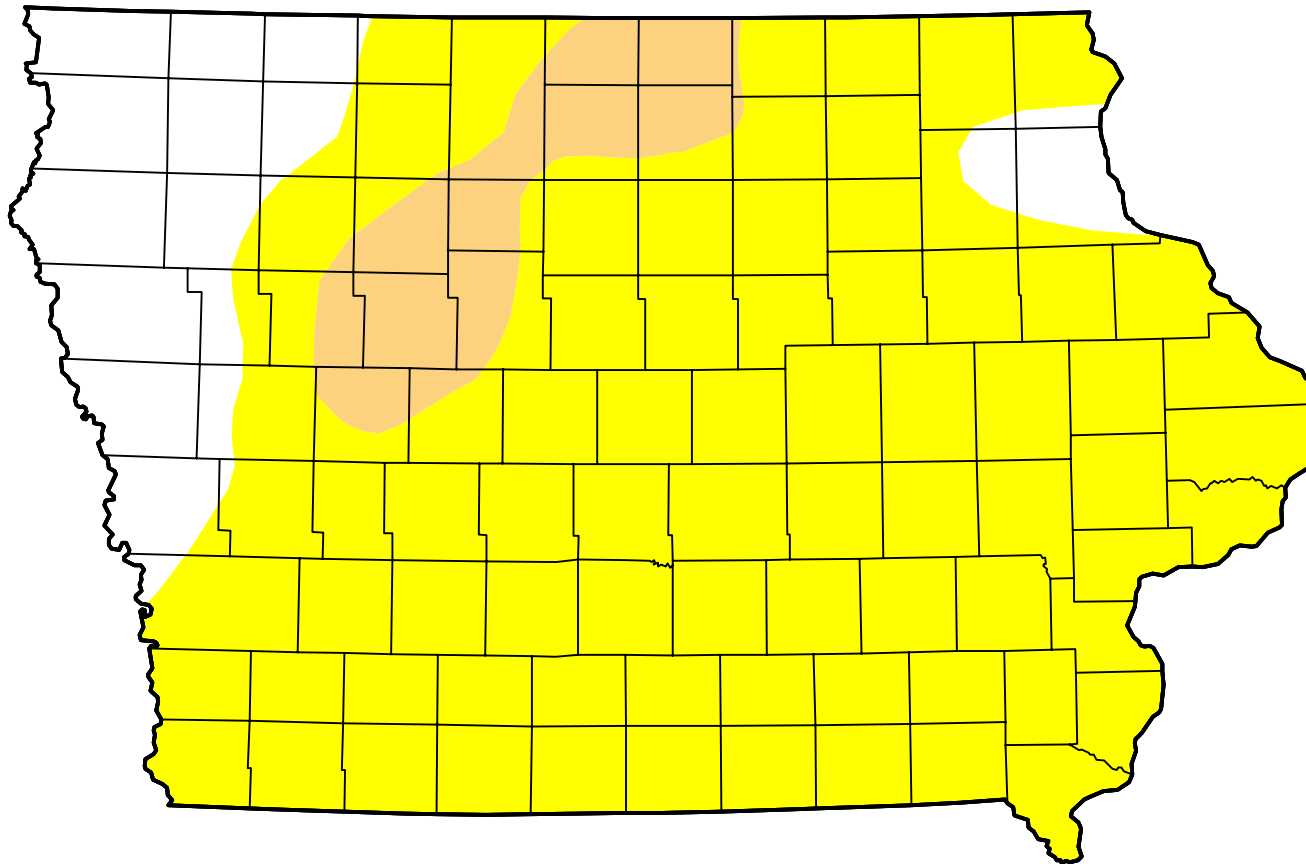

U.S. Drought Monitor

Iowa

June 5, 2012

(Released Thursday, Jun. 7, 2012)

Valid 8 a.m. EDT

Intensity:

-  None
-  D0 Abnormally Dry
-  D1 Moderate Drought
-  D2 Severe Drought
-  D3 Extreme Drought
-  D4 Exceptional Drought

The Drought Monitor focuses on broad-scale conditions. Local conditions may vary. For more information on the Drought Monitor, go to <https://droughtmonitor.unl.edu/About.aspx>

Author:

David Miskus
NOAA/NWS/NCEP/CPC