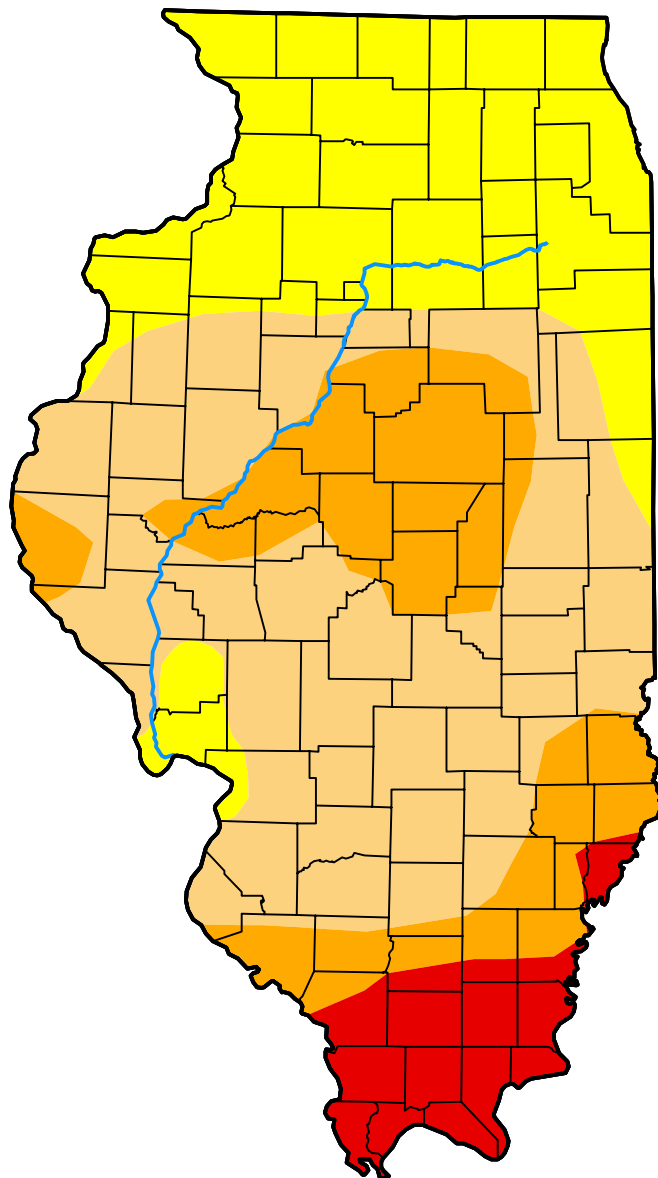

# U.S. Drought Monitor

## Illinois

June 19, 2012  
(Released Thursday, Jun. 21, 2012)  
Valid 8 a.m. EDT

### Intensity:

-  None
-  D0 Abnormally Dry
-  D1 Moderate Drought
-  D2 Severe Drought
-  D3 Extreme Drought
-  D4 Exceptional Drought

*The Drought Monitor focuses on broad-scale conditions. Local conditions may vary. For more information on the Drought Monitor, go to <https://droughtmonitor.unl.edu/About.aspx>*