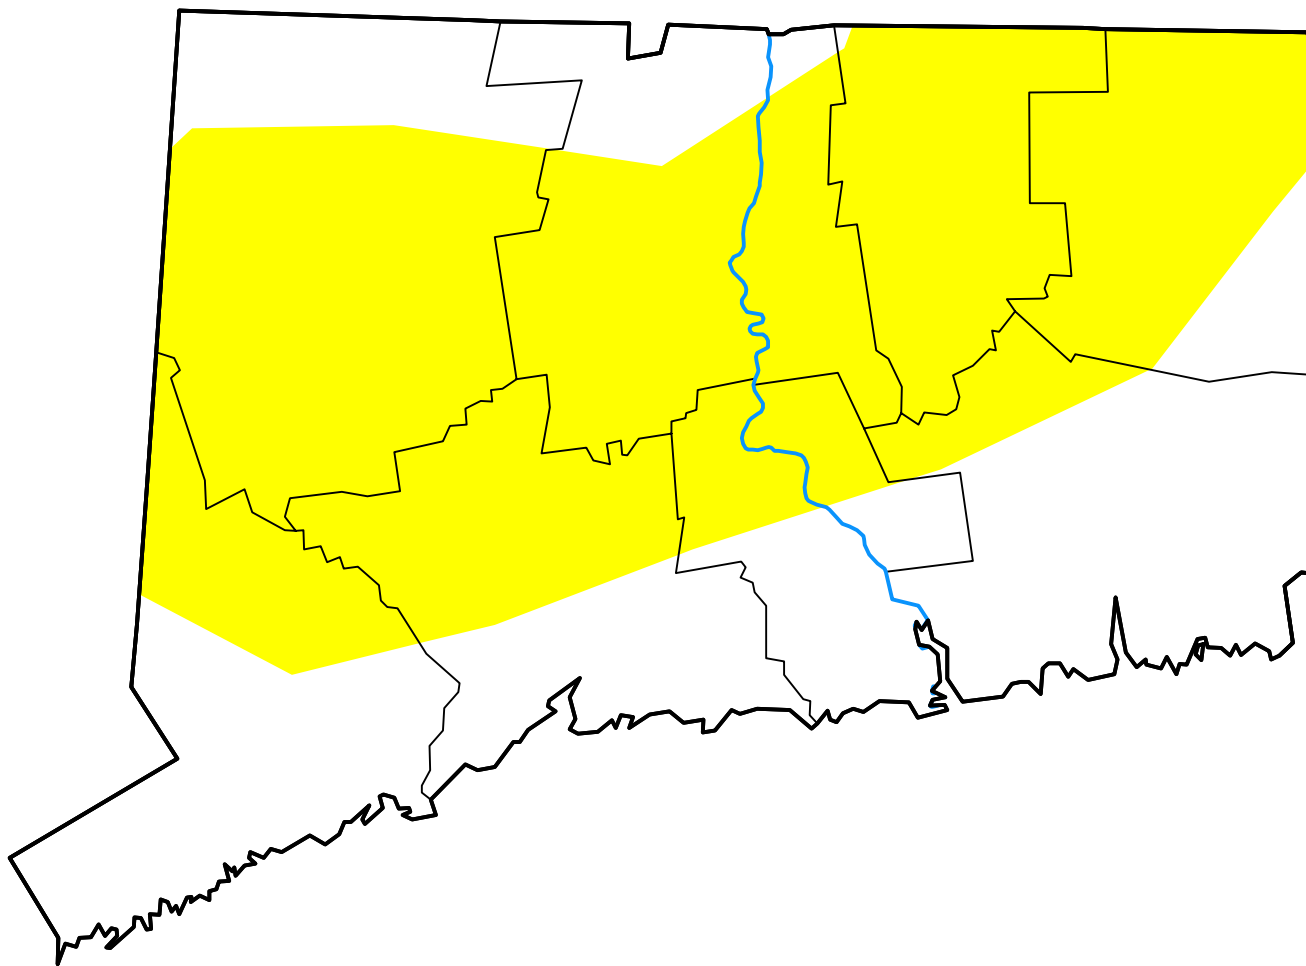

U.S. Drought Monitor Connecticut

June 26, 2012
(Released Thursday, Jun. 28, 2012)
Valid 8 a.m. EDT

Intensity:

-  None
-  D0 Abnormally Dry
-  D1 Moderate Drought
-  D2 Severe Drought
-  D3 Extreme Drought
-  D4 Exceptional Drought

The Drought Monitor focuses on broad-scale conditions. Local conditions may vary. For more information on the Drought Monitor, go to <https://droughtmonitor.unl.edu/About.aspx>

Author:

Richard Heim
NCEI/NOAA