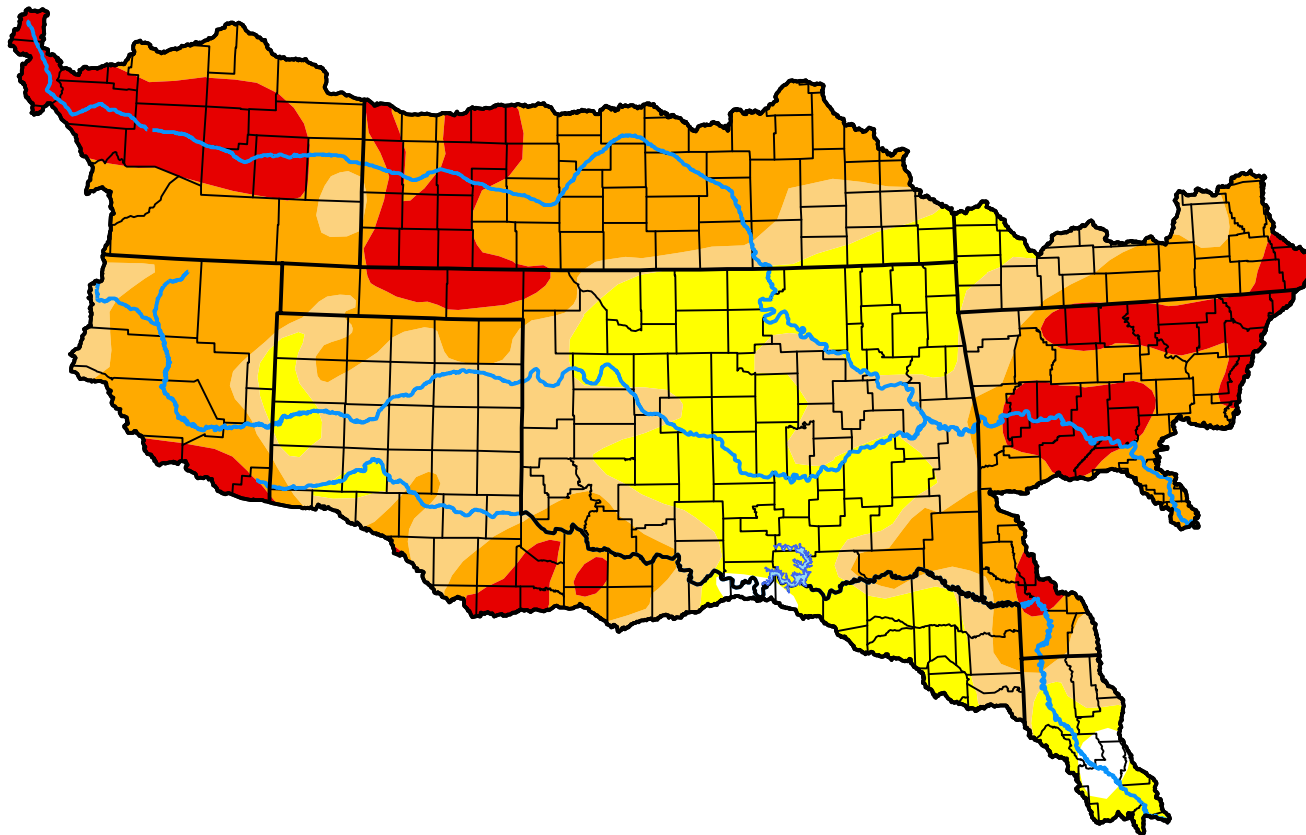

Arkansas-White-Red Watershed

Intensity:

-  None
-  D0 Abnormally Dry
-  D1 Moderate Drought
-  D2 Severe Drought
-  D3 Extreme Drought
-  D4 Exceptional Drought

The Drought Monitor focuses on broad-scale conditions. Local conditions may vary. For more information on the Drought Monitor, go to <https://droughtmonitor.unl.edu/About.aspx>

Author:

Richard Heim
NCEI/NOAA