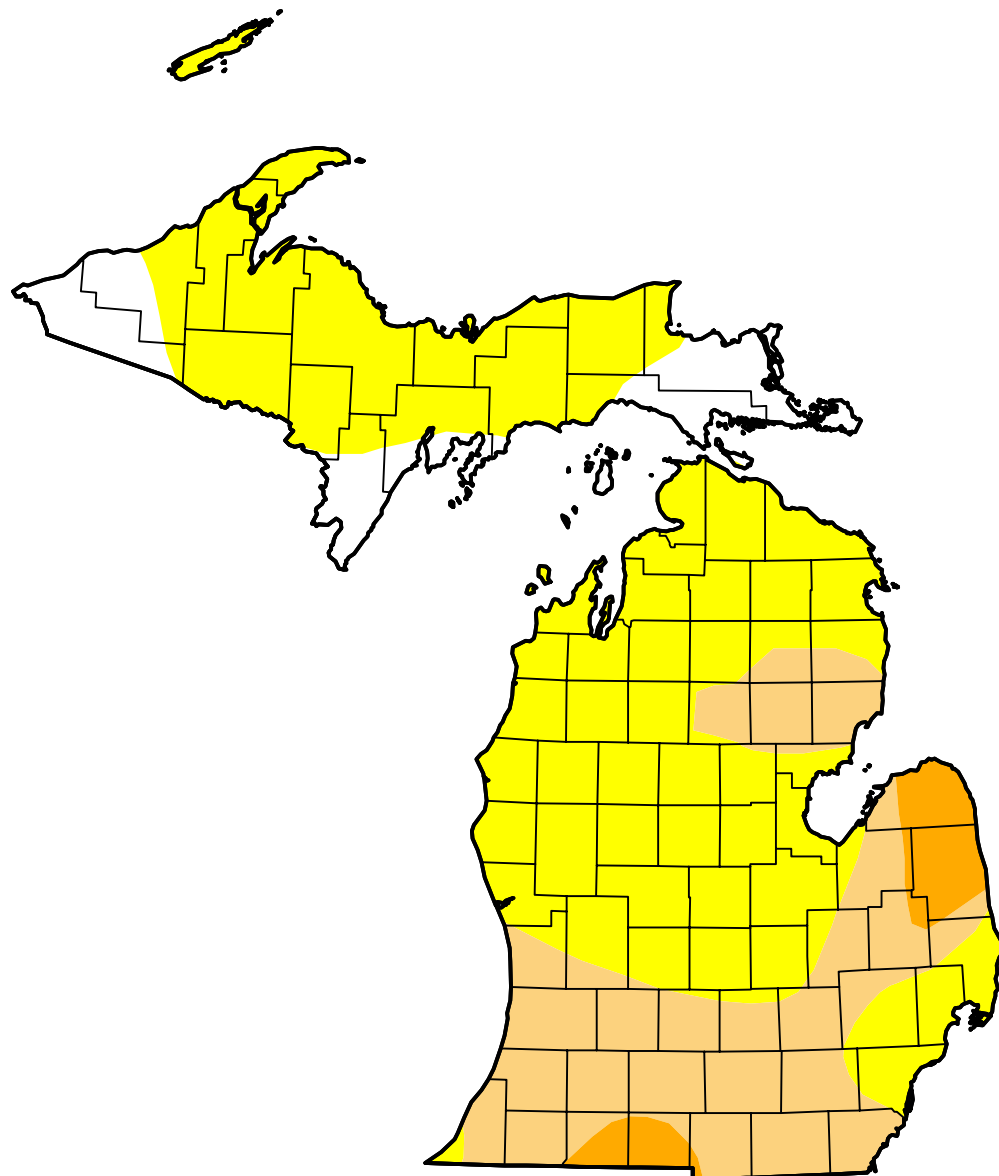

U.S. Drought Monitor Michigan

August 14, 2012
(Released Thursday, Aug. 16, 2012)
Valid 8 a.m. EDT

Intensity:

-  None
-  D0 Abnormally Dry
-  D1 Moderate Drought
-  D2 Severe Drought
-  D3 Extreme Drought
-  D4 Exceptional Drought

The Drought Monitor focuses on broad-scale conditions. Local conditions may vary. For more information on the Drought Monitor, go to <https://droughtmonitor.unl.edu/About.aspx>

Author:

Michael Brewer
NCEI/NOAA