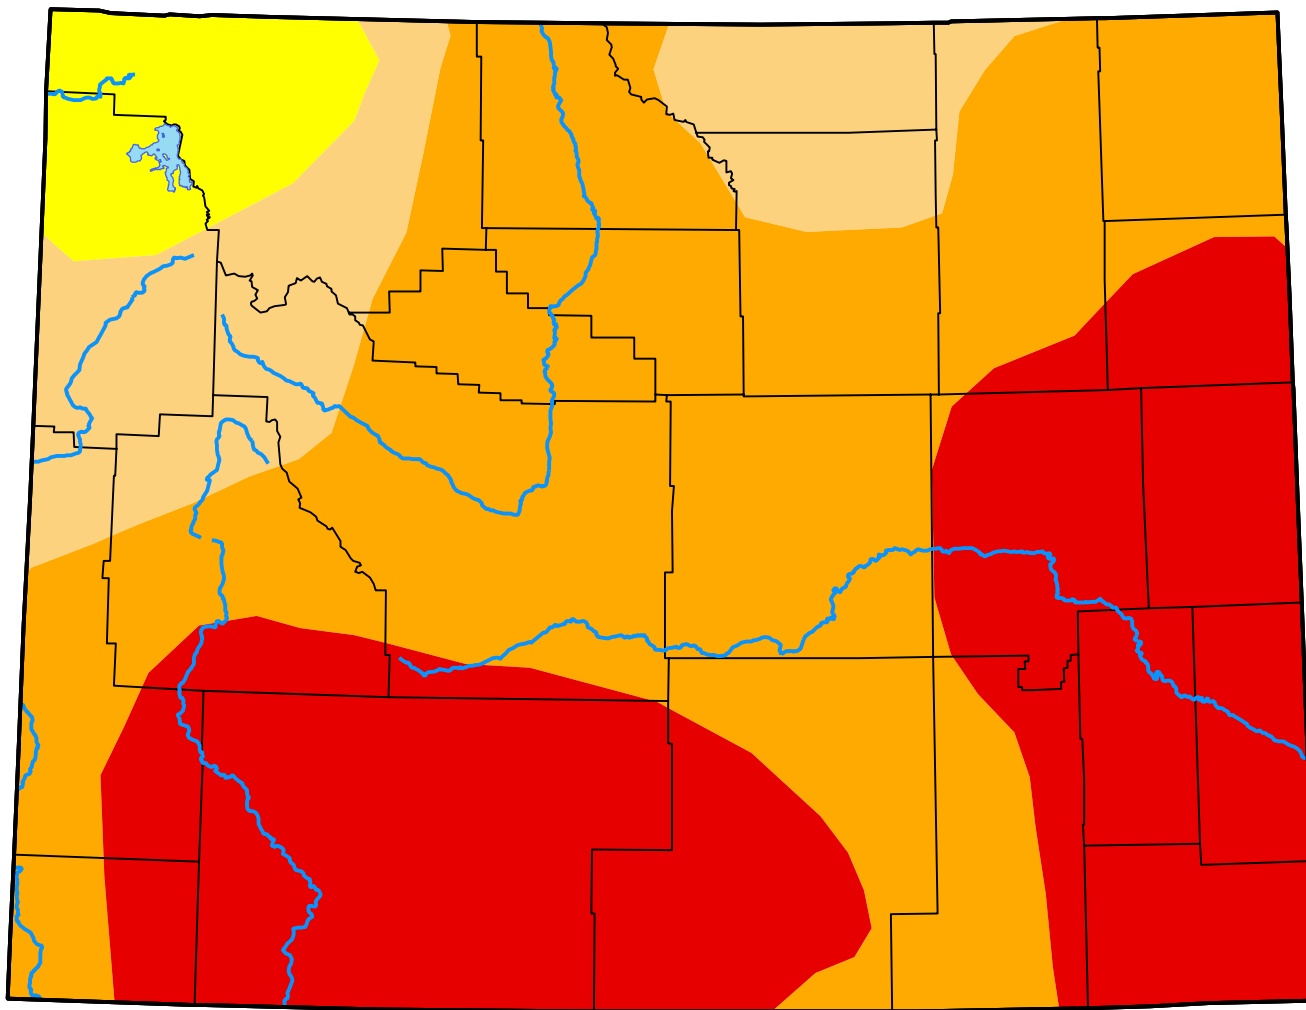

U.S. Drought Monitor

Wyoming

August 28, 2012
(Released Thursday, Aug. 30, 2012)
Valid 8 a.m. EDT

Intensity:

-  None
-  D0 Abnormally Dry
-  D1 Moderate Drought
-  D2 Severe Drought
-  D3 Extreme Drought
-  D4 Exceptional Drought

The Drought Monitor focuses on broad-scale conditions. Local conditions may vary. For more information on the Drought Monitor, go to <https://droughtmonitor.unl.edu/About.aspx>

Author:

Brian Fuchs
National Drought Mitigation Center