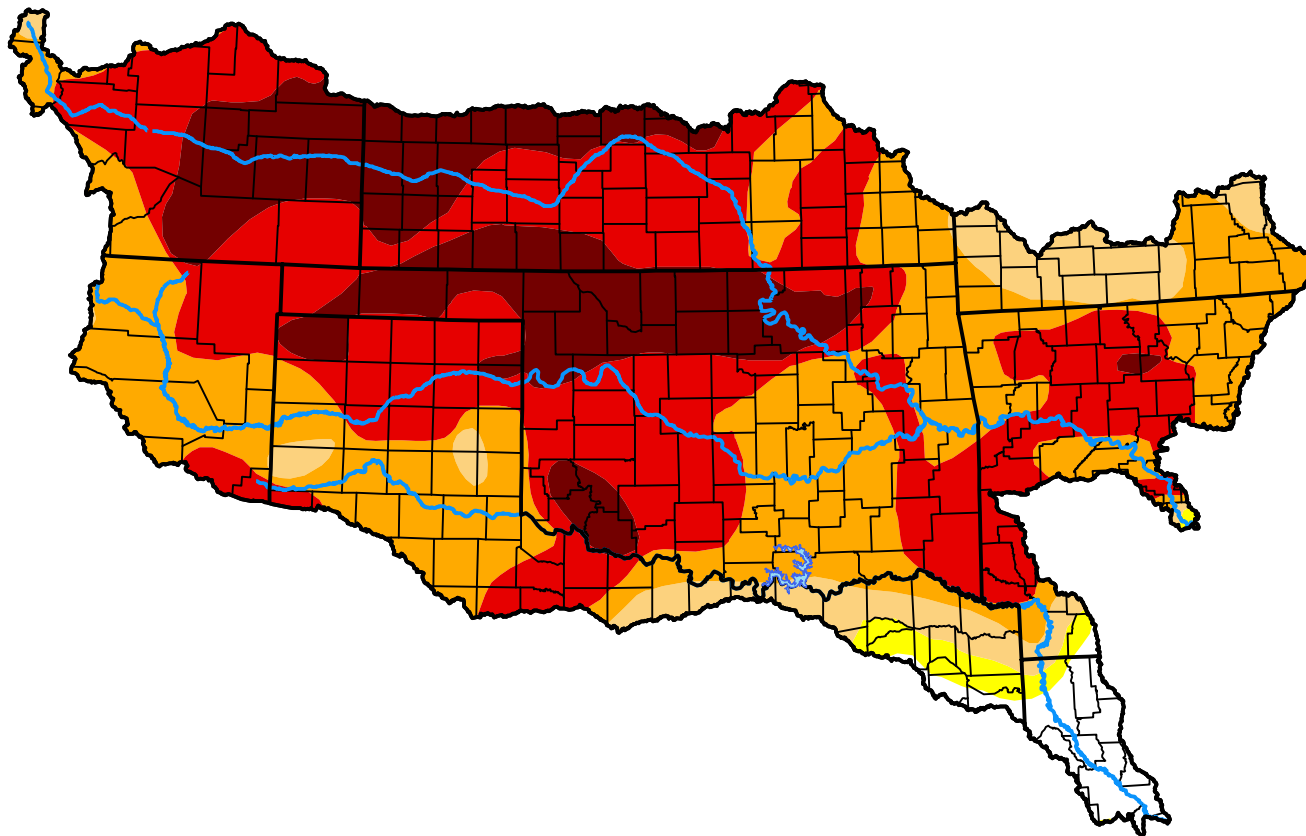

Arkansas-White-Red Watershed

Intensity:

-  None
-  D0 Abnormally Dry
-  D1 Moderate Drought
-  D2 Severe Drought
-  D3 Extreme Drought
-  D4 Exceptional Drought

The Drought Monitor focuses on broad-scale conditions. Local conditions may vary. For more information on the Drought Monitor, go to <https://droughtmonitor.unl.edu/About.aspx>