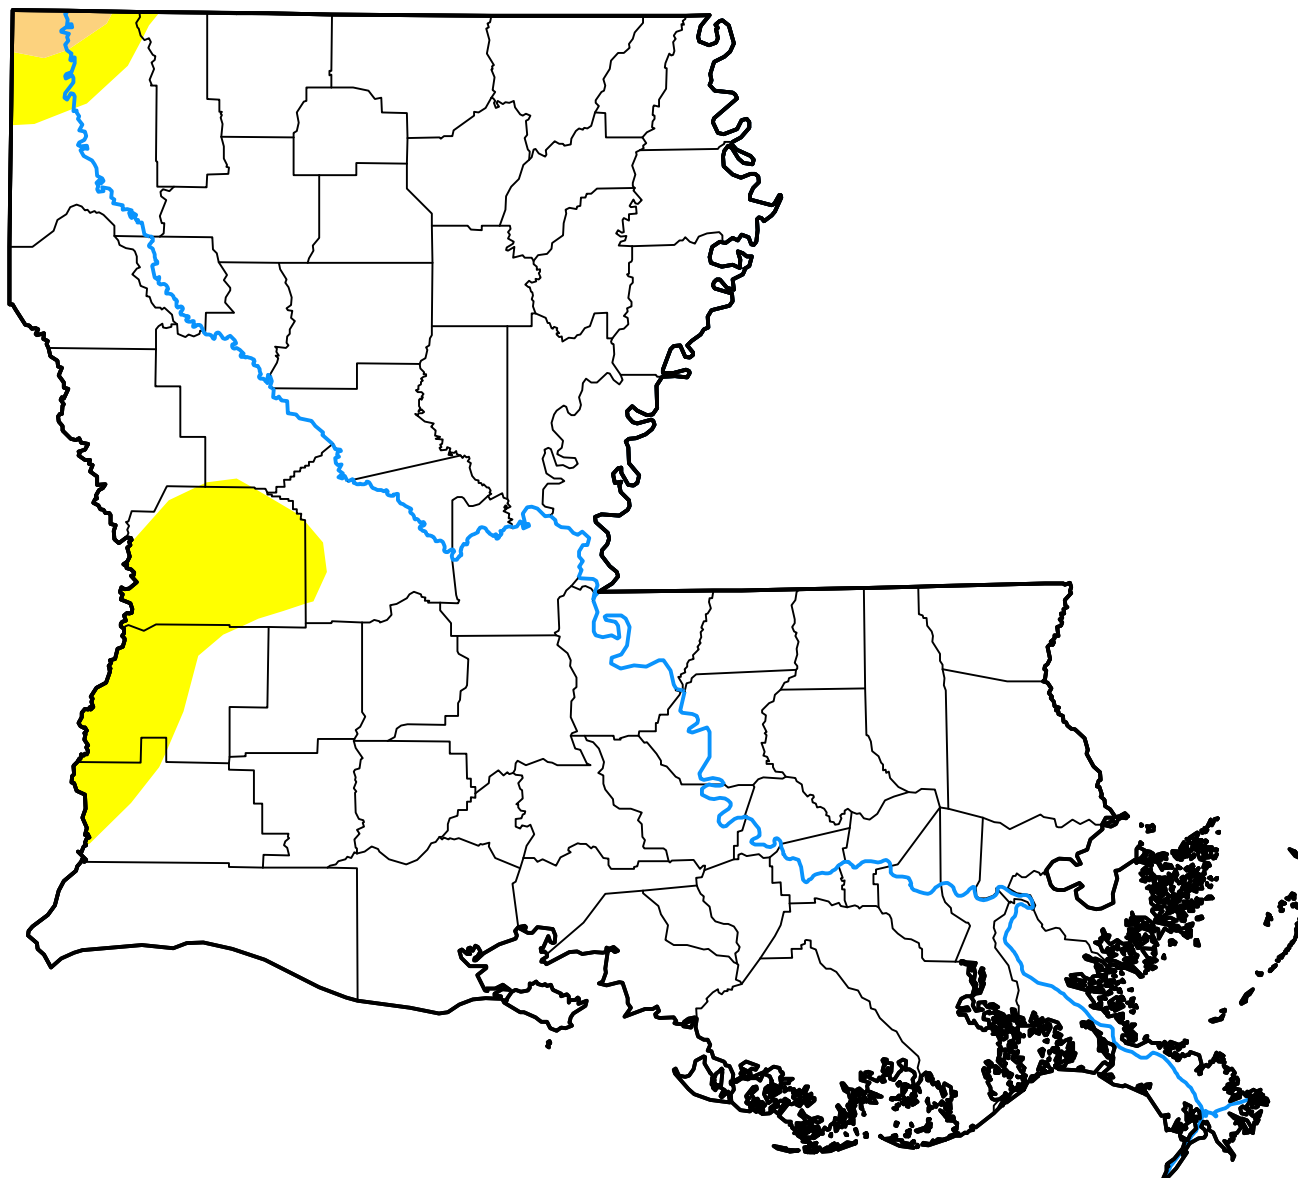

U.S. Drought Monitor

Louisiana

October 23, 2012
(Released Thursday, Oct. 25, 2012)
Valid 8 a.m. EDT

Intensity:

-  None
-  D0 Abnormally Dry
-  D1 Moderate Drought
-  D2 Severe Drought
-  D3 Extreme Drought
-  D4 Exceptional Drought

The Drought Monitor focuses on broad-scale conditions. Local conditions may vary. For more information on the Drought Monitor, go to <https://droughtmonitor.unl.edu/About.aspx>

Author:

Brad Rippey
U.S. Department of Agriculture