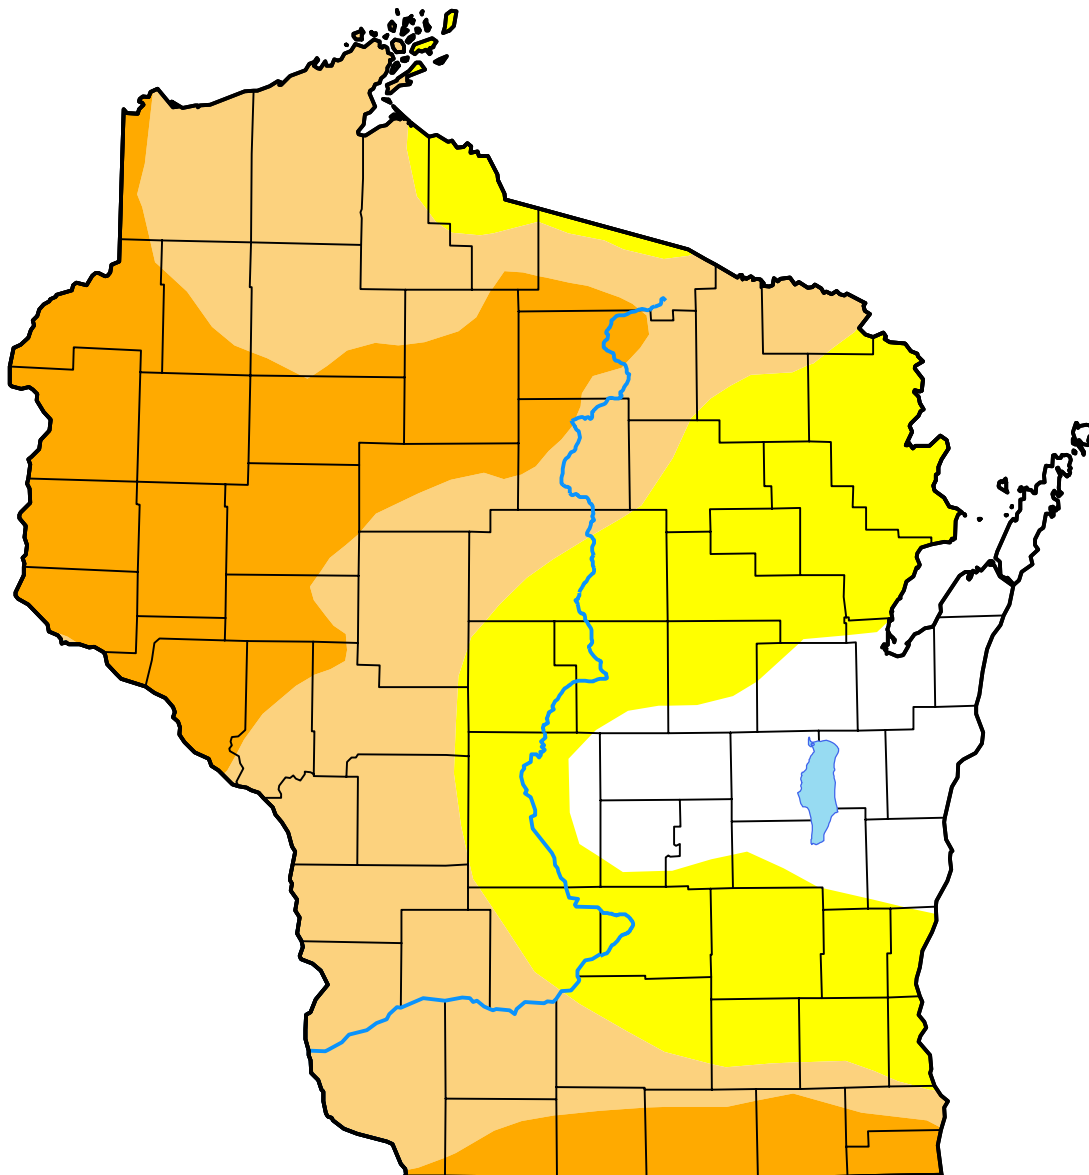

U.S. Drought Monitor

Wisconsin

December 4, 2012
(Released Thursday, Dec. 6, 2012)
Valid 7 a.m. EST

Intensity:

-  None
-  D0 Abnormally Dry
-  D1 Moderate Drought
-  D2 Severe Drought
-  D3 Extreme Drought
-  D4 Exceptional Drought

The Drought Monitor focuses on broad-scale conditions. Local conditions may vary. For more information on the Drought Monitor, go to <https://droughtmonitor.unl.edu/About.aspx>

Author:

Richard Tinker
CPC/NOAA/NWS/NCEP