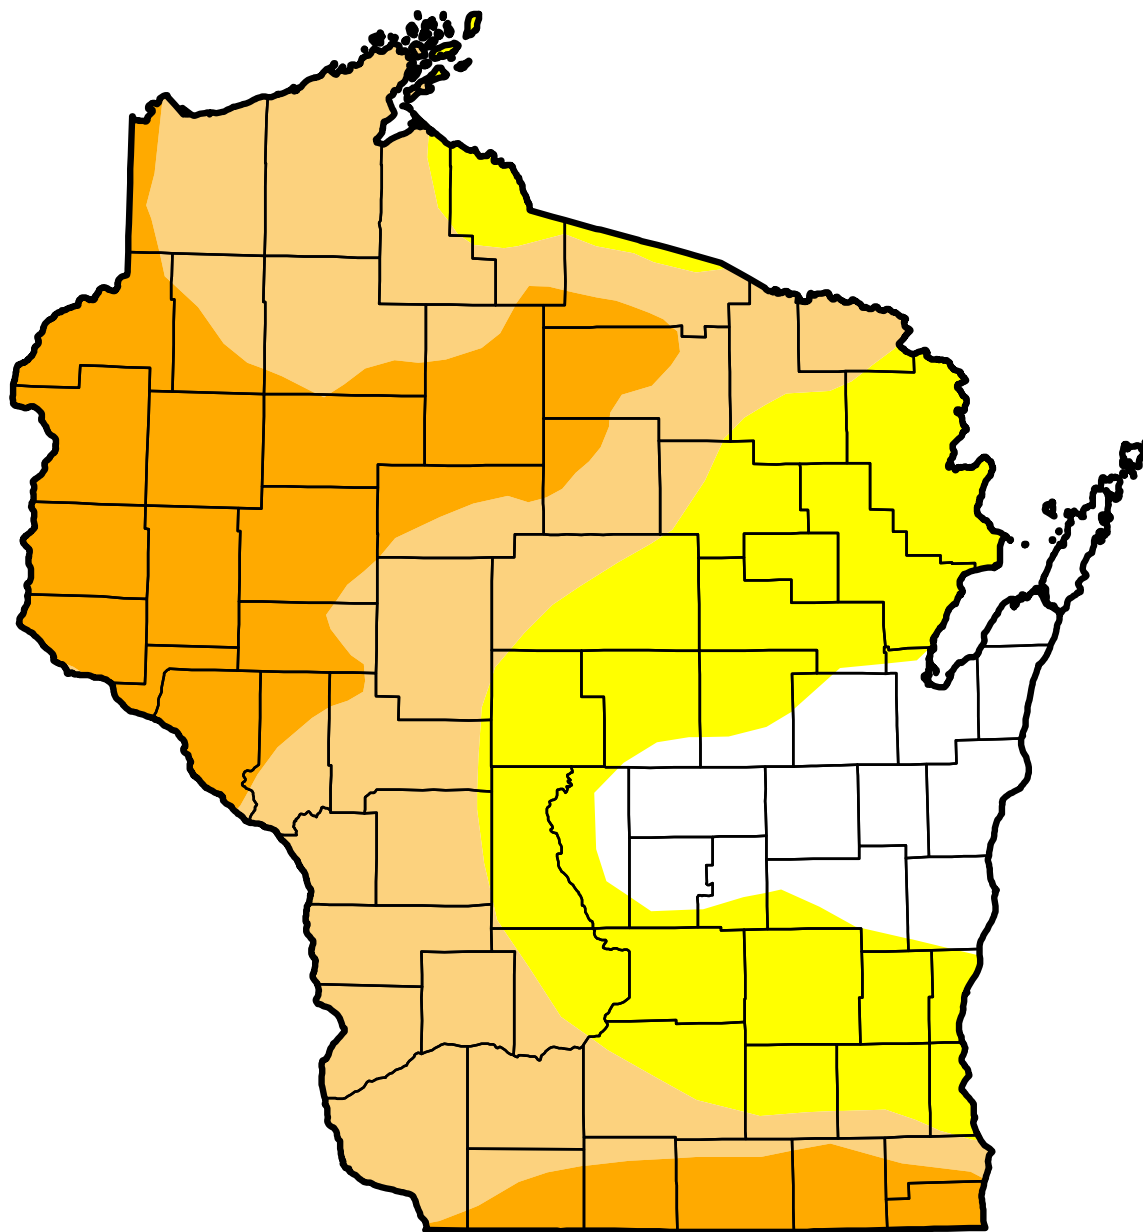

U.S. Drought Monitor

Wisconsin

December 18, 2012
(Released Thursday, Dec. 20, 2012)
Valid 7 a.m. EST

Intensity:

-  D0 Abnormally Dry
-  D1 Moderate Drought
-  D2 Severe Drought
-  D3 Extreme Drought
-  D4 Exceptional Drought

The Drought Monitor focuses on broad-scale conditions. Local conditions may vary. See accompanying text summary for forecast statements.

Author:

*Brian Fuchs
National Drought Mitigation Center*

<http://droughtmonitor.unl.edu/>