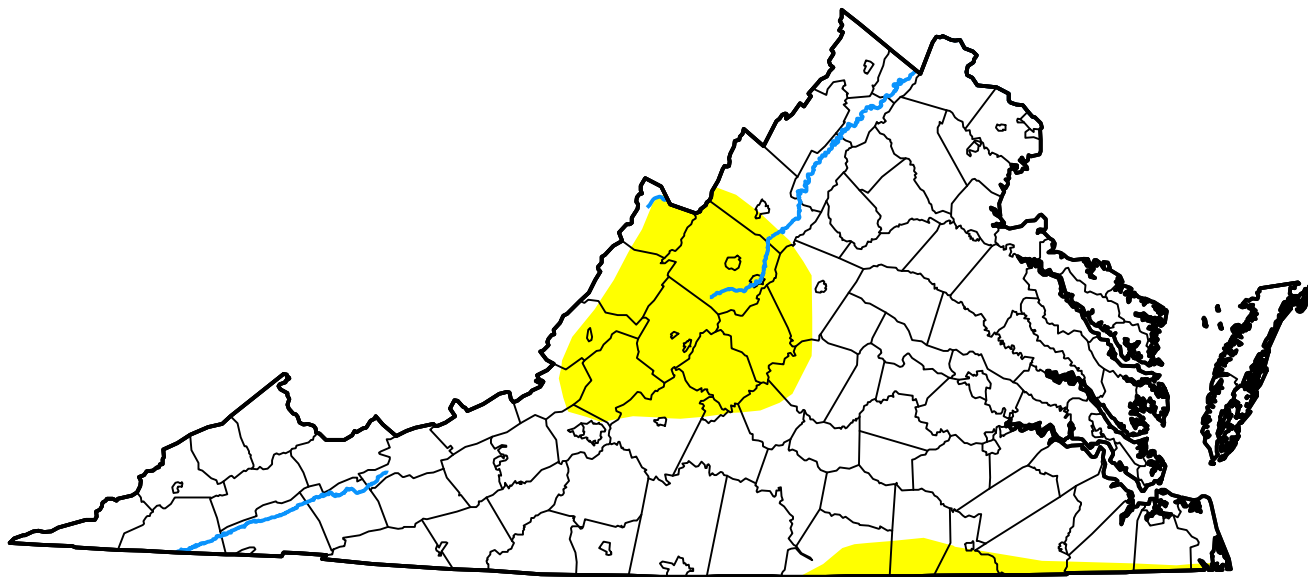

# U.S. Drought Monitor Virginia

**February 5, 2013**  
(Released Thursday, Feb. 7, 2013)  
Valid 7 a.m. EST

## Intensity:

-  None
-  D0 Abnormally Dry
-  D1 Moderate Drought
-  D2 Severe Drought
-  D3 Extreme Drought
-  D4 Exceptional Drought

*The Drought Monitor focuses on broad-scale conditions. Local conditions may vary. For more information on the Drought Monitor, go to <https://droughtmonitor.unl.edu/About.aspx>*