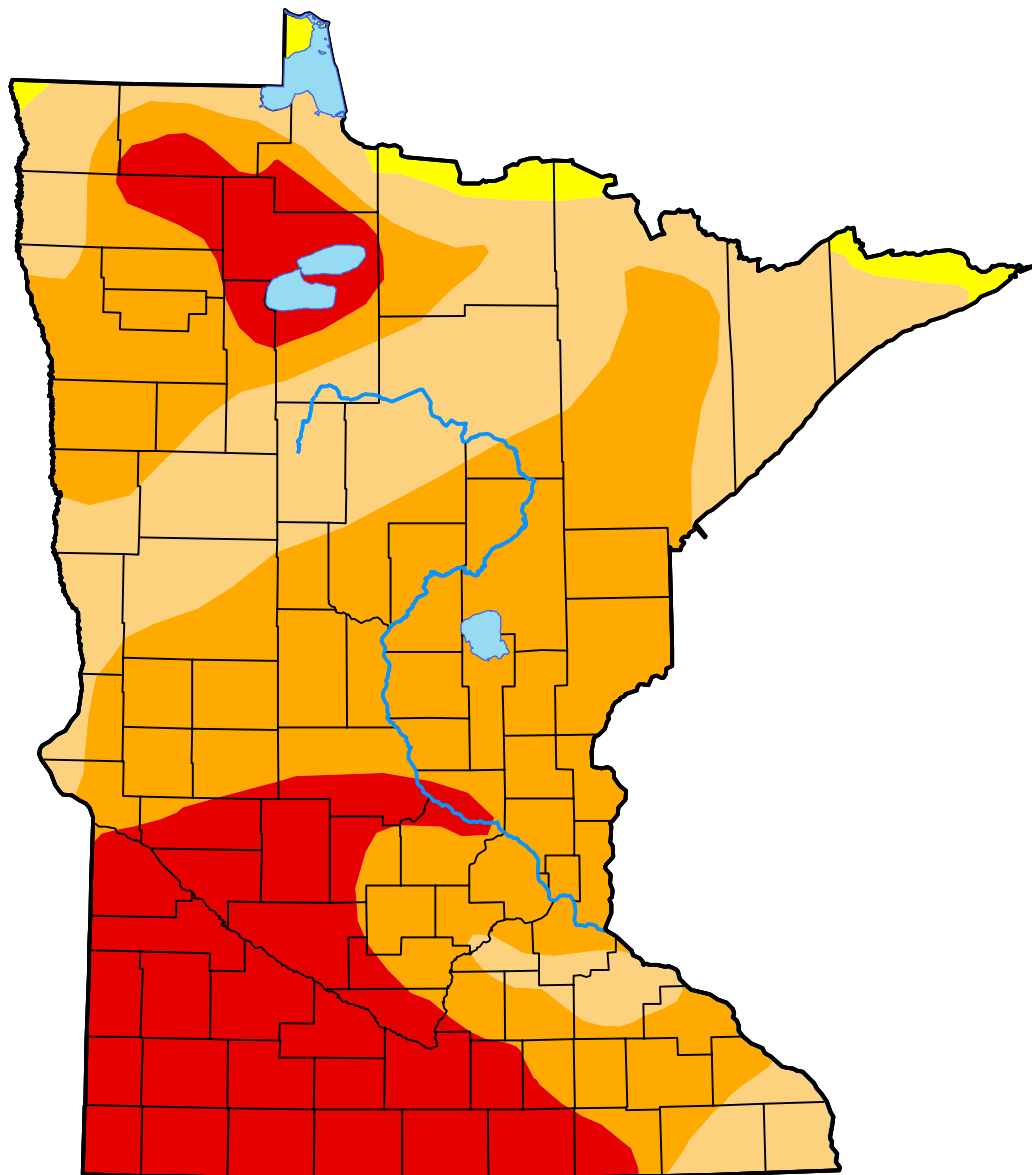

U.S. Drought Monitor Minnesota

February 12, 2013
(Released Thursday, Feb. 14, 2013)
Valid 7 a.m. EST

Intensity:

-  None
-  D0 Abnormally Dry
-  D1 Moderate Drought
-  D2 Severe Drought
-  D3 Extreme Drought
-  D4 Exceptional Drought

The Drought Monitor focuses on broad-scale conditions. Local conditions may vary. For more information on the Drought Monitor, go to <https://droughtmonitor.unl.edu/About.aspx>

Author:

Michael Brewer
NCEI/NOAA