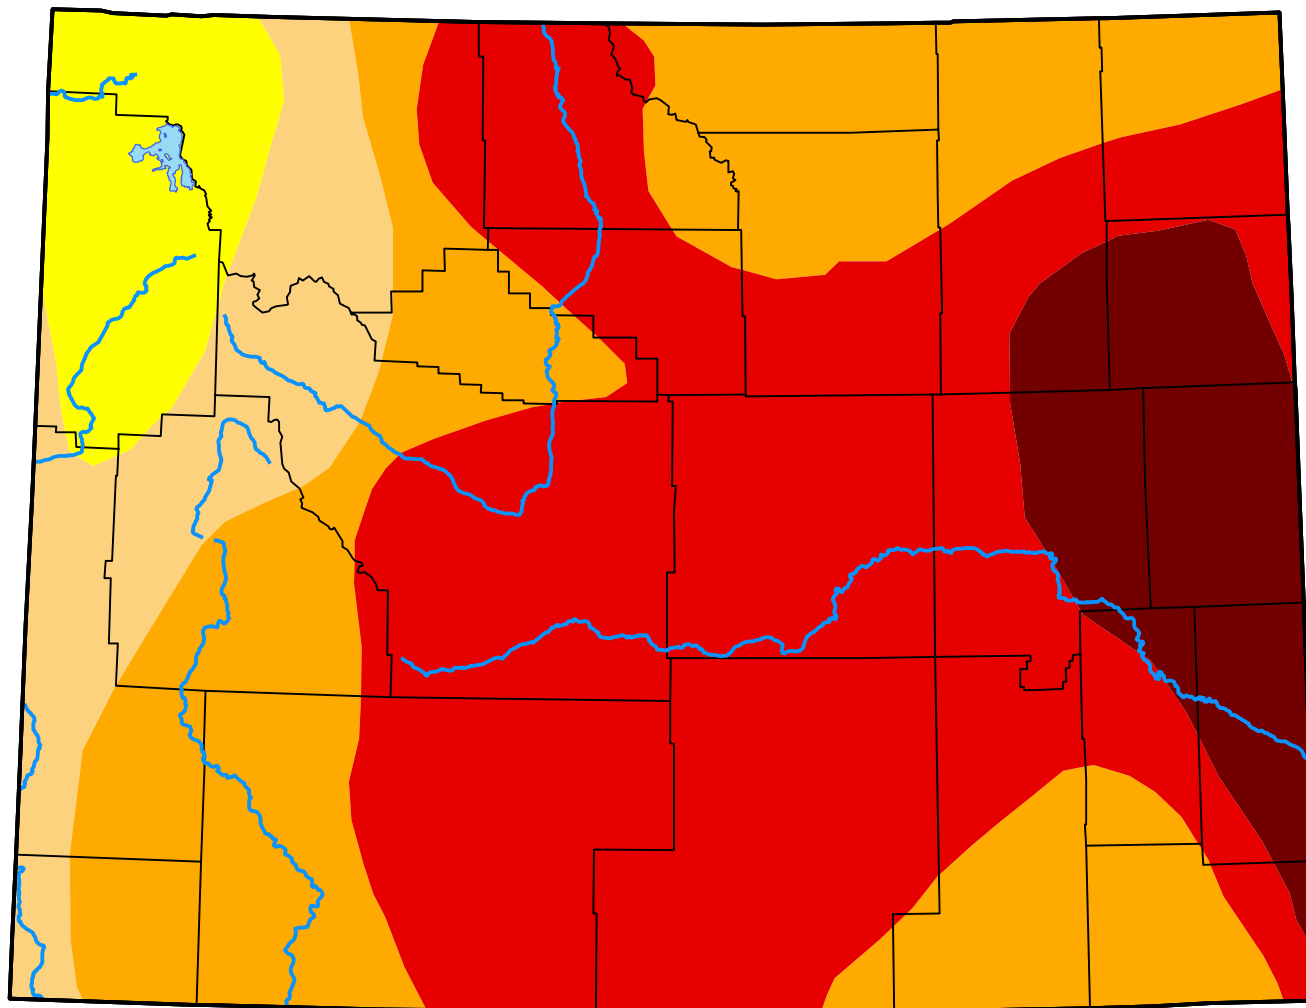

U.S. Drought Monitor

Wyoming

March 5, 2013
(Released Thursday, Mar. 7, 2013)
Valid 7 a.m. EST

Intensity:

-  None
-  D0 Abnormally Dry
-  D1 Moderate Drought
-  D2 Severe Drought
-  D3 Extreme Drought
-  D4 Exceptional Drought

The Drought Monitor focuses on broad-scale conditions. Local conditions may vary. For more information on the Drought Monitor, go to <https://droughtmonitor.unl.edu/About.aspx>

Author:

Matthew Rosencrans
CPC/NCEP/NWS/NOAA