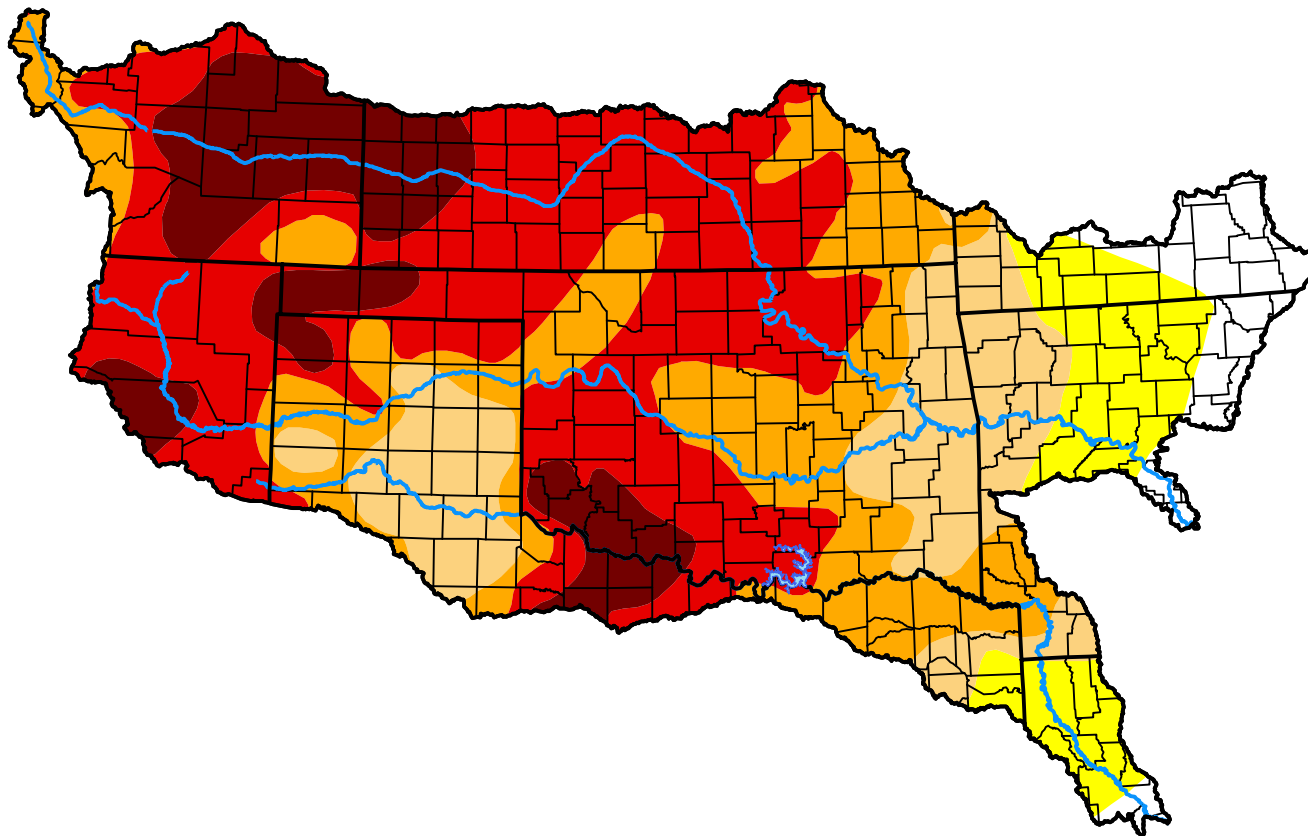

Arkansas-White-Red Watershed

Intensity:

-  None
-  D0 Abnormally Dry
-  D1 Moderate Drought
-  D2 Severe Drought
-  D3 Extreme Drought
-  D4 Exceptional Drought

The Drought Monitor focuses on broad-scale conditions. Local conditions may vary. For more information on the Drought Monitor, go to <https://droughtmonitor.unl.edu/About.aspx>

Author:

Anthony Artusa
NOAA/NWS/NCEP/CPC