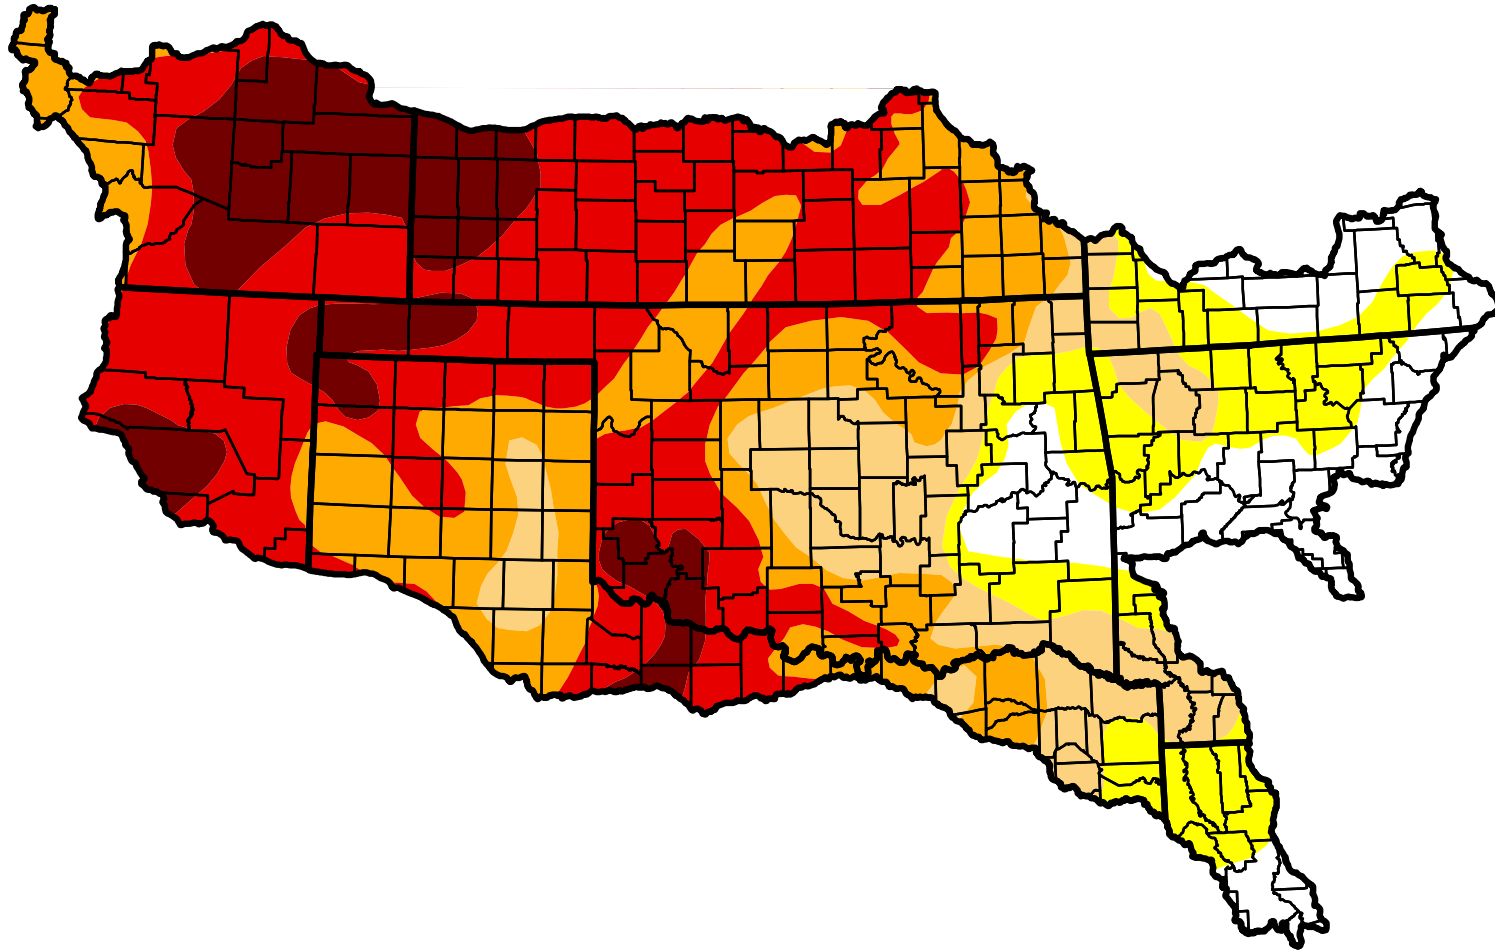

Arkansas-Red-White Watershed

Intensity:

-  D0 Abnormally Dry
-  D1 Moderate Drought
-  D2 Severe Drought
-  D3 Extreme Drought
-  D4 Exceptional Drought

The Drought Monitor focuses on broad-scale conditions. Local conditions may vary. See accompanying text summary for forecast statements.

Author:

David Miskus
NOAA/NWS/NCEP/CPC